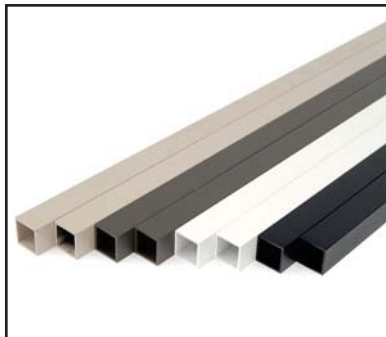

ACTUAL FREIGHT CHARGES APPLY TO ALL DEKPRO™ PRESTIGE RAIL ORDERS

Cable Brace

Available in:

- Black
- Anodized

Cable Brace for Level and Stair (1/8" Cable Only)

Sold in any quantity.

3/4" Aluminum cable brace is available pre-drilled with 12 holes at 3-1/8" spacing on center for level and stair runs. Available undrilled for unique installations. Trimmable to fit any rail height. Cable braces are used between newel posts that are greater than 48" apart to keep cables from deflecting over 4". Connectors and stainless steel screws included.

Pictures do not reflect full length of cable brace

Available in:

- Absolute Black
- Cocoa Bronze
- Dream White
- Maple Cream

48" Textured Cable Brace - Undrilled

Sold in any quantity.

48" x 3/4" Square undrilled balusters to be used as intermediate cable supports to match DekPro Prestige railing colors. Connectors sold separately.