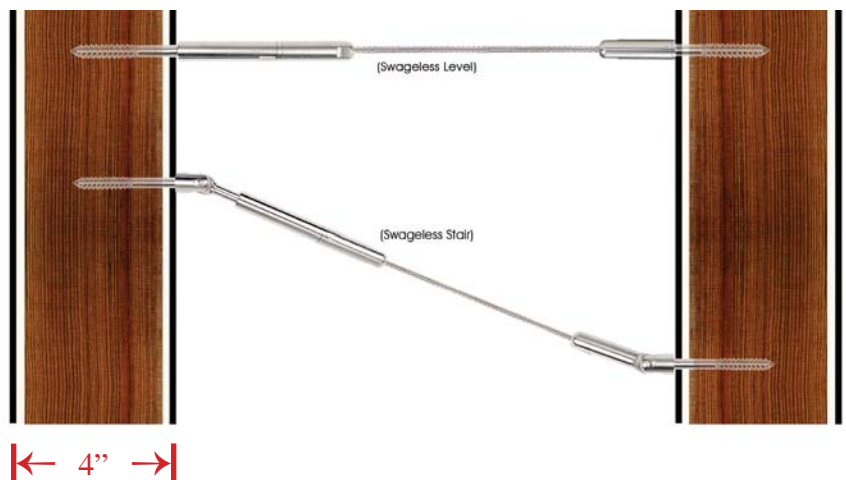

Sleeved Posts w/ Cable Overview

Framework For Aluminum Sleeved Wood Posts

Guidelines for proper installation of the ADI™ cable railing system by Ultra-tec:

- Use 4" aluminum sleeve with a 4x4 wood post for structural support.
- Top rail is required to support posts. (Bottom rail is optional)
- Cables are to be spaced at 3-1/8" on center.
- Cable must be supported every 48" to keep the cable from deflecting over 4" to pass code.
- Cables are to be tensioned to 225 lbs of tension minimum.
- 36" Rail height typically uses 10 runs of cable, 42" rail height typically uses 12 runs of cable.
- Lag style cable fittings are required for cable used with sleeved posts.
- Cable kits must terminate at corner posts, or posts where the cable is at an angle.

For level runs using wood posts with aluminum sleeves.

(Outside diameter 4" or less)

RFXWLT - Tensioner Fitting
RFXWLN - Non-Tensioner Fitting
and Bulk Cable (100' or 500')

For stairs using wood posts with aluminum sleeves:

(Outside diameter 4" or less)

RFXWST - Stair Tensioner Fitting
RFXWSN - Stair Non-Tensioner Fitting
and Bulk Cable (100' or 500')

* If using sleeves over 4" in diameter - Use cable kits for composite sleeves. Reference pages 124 - 125

FlexFX™ - Cable Fittings for Sleeves over Wood

Sold in any quantity.

Cable railing and fittings made in USA from high quality 316 grade stainless steel. Designed to work for aluminum sleeved wood posts. Pre-drill using 7/32" drill bit.