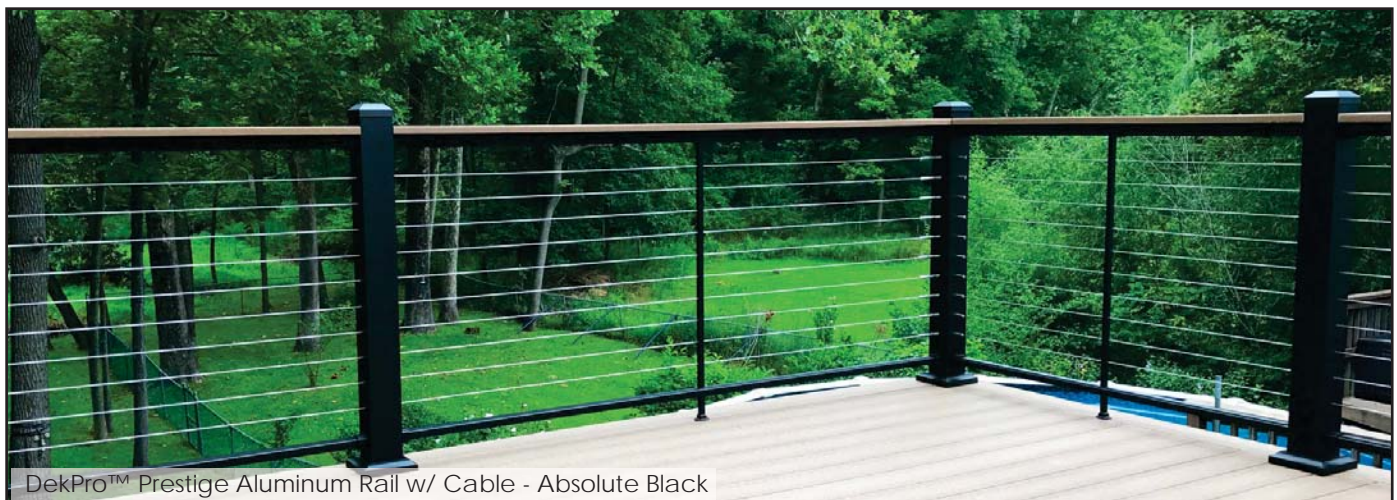

DekPro™ Prestige Aluminum Rail w/ Cable - Absolute Black