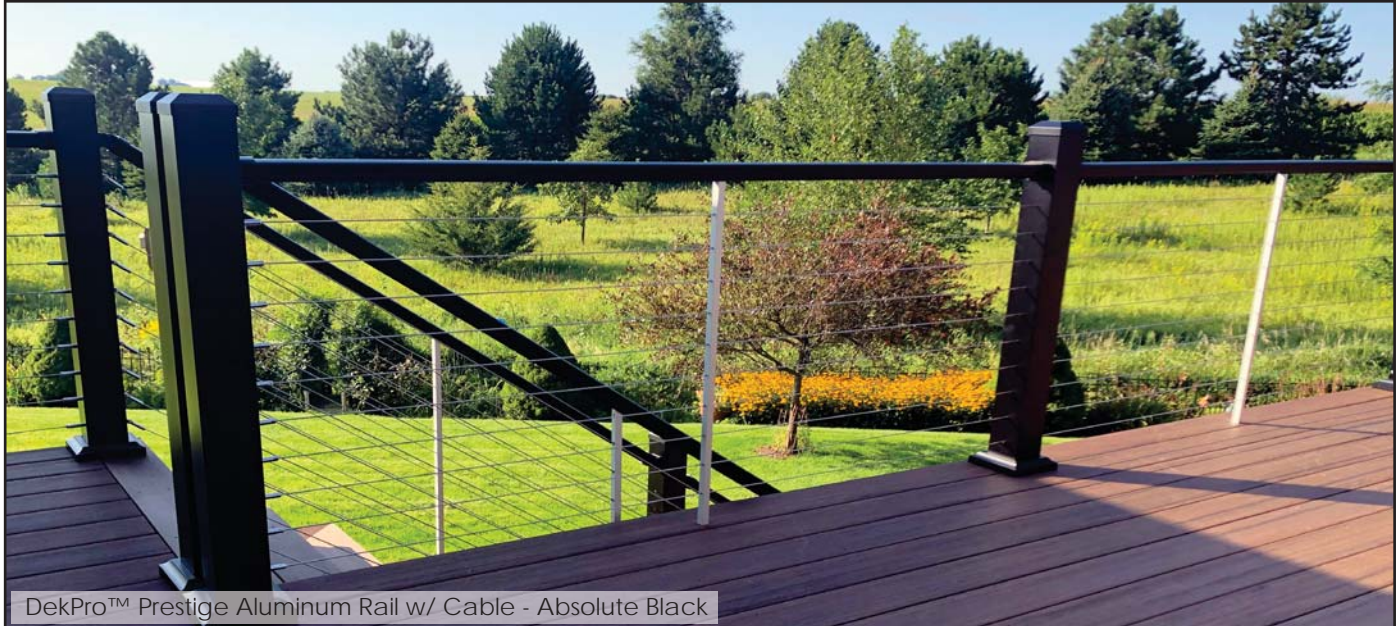

ACTUAL FREIGHT CHARGES APPLY TO ALL DEKPRO™ PRESTIGE RAIL ORDERS

Cable Railing w/ Aluminum Sleeves

DekPro™ Prestige Aluminum Rail w/ Cable - Absolute Black