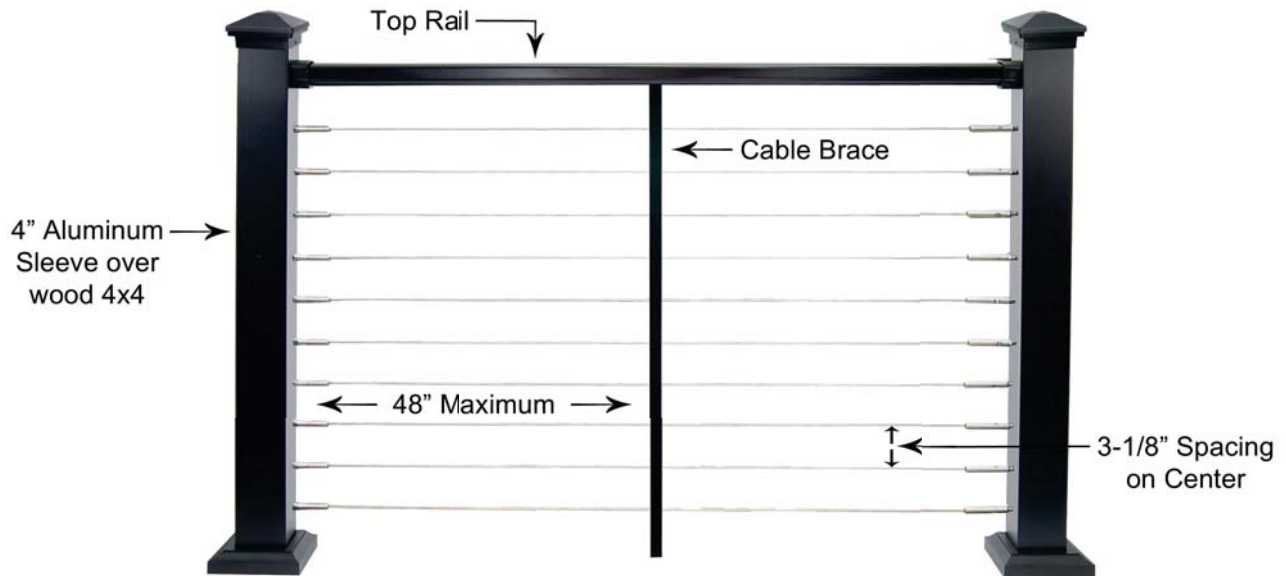

Sleeved Posts w/ Cable Overview

Framework For Aluminum Sleeved Wood Posts

Guidelines for proper installation of the ADI™ cable railing system by Ultra-tec:

- Use 4" aluminum sleeve with a 4x4 wood post for structural support.
- Top rail is required to support posts. (Bottom rail is optional)
- Cables are to be spaced at 3-1/8" on center.
- Cable must be supported every 48" to keep the cable from deflecting over 4" to pass code.
- Cables are to be tensioned to 225 lbs of tension minimum.
- 36" Rail height typically uses 10 runs of cable, 42" rail height typically uses 12 runs of cable.
- Lag style cable fittings are required for cable used with sleeved posts.
- Cable kits must terminate at corner posts, or posts where the cable is at an angle.

For level runs using wood posts with aluminum sleeves.

(Outside diameter 4" or less)

RFXWLT - Tensioner Fitting
RFXWLN - Non-Tensioner Fitting
and Bulk Cable (100' or 500')

For stairs using wood posts with aluminum sleeves: