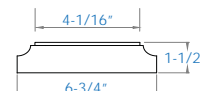

Available in:

- Absolute Black
- Cocoa Bronze
- Dream White
- Maple Cream

Aluminum Top Rail

Sold in any quantity.

Architectural style, textured powder coated aluminum top rail.

6' Top Rail (70")

- Item # PRPTR70ABT - Absolute Black
- Item # PRPTR70CBT - Cocoa Bronze
- Item # PRPTR70DWT - Dream White
- Item # PRPTR70MCT - Maple Cream

8' Top Rail (96-3/4")

- Item # PRPTR96ABT - Absolute Black
- Item # PRPTR96CBT - Cocoa Bronze
- Item # PRPTR96DWT - Dream White
- Item # PRPTR96MCT - Maple Cream