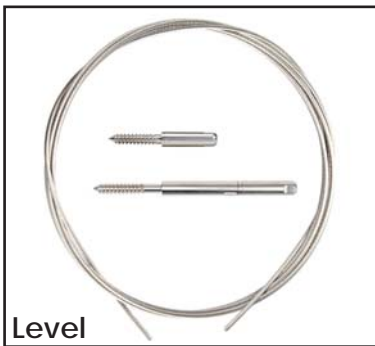

Sleeved Posts w/ Cable Overview

Framework For Aluminum Sleeved Wood Posts

Guidelines for proper installation of the ADI™ cable railing system by RailFX®:

- Use 4" aluminum sleeve with a 4x4 wood post for structural support.
- Top rail is required to support posts. (Bottom rail is optional)
- Cables are to be spaced at 3-1/8" on center.
- Cable must be supported every 48" to keep the cable from deflecting over 4" to pass code.
- Cables are to be tensioned to 225 lbs of tension minimum.
- 36" Rail height typically uses 11 runs of cable, 42" rail height typically uses 12 runs of cable.
- Lag style cable fittings are required for cable used with sleeved posts.
- Cable kits must terminate at corner posts, or posts where the cable is at an angle.

For level runs using wood posts with aluminum sleeves.

(Outside diameter 4" or less)

RFXWLT - Tensioner Fitting
RFXWLN - Non-Tensioner Fitting
and Bulk Cable (100' or 500')

For stairs using wood posts with aluminum sleeves:

(Outside diameter 4" or less)

RFXWST - Stair Tensioner Fitting
RFXWSN - Stair Non-Tensioner Fitting
and Bulk Cable (100' or 500')

* If using sleeves over 4" in diameter - Use cable kits for composite sleeves. Reference pages 134 - 135

Level

FlexFXTM - Cable Fittings for Sleeves over Wood

Sold in any quantity.

Cable railing and fittings made in USA from high quality 316 grade stainless steel. Designed to work for aluminum sleeved wood posts. Pre-drill using 7/32" drill bit.