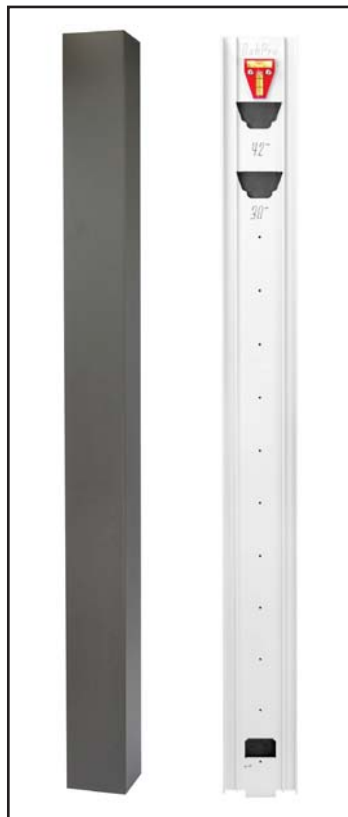

Stair

Stair Cable Fittings

- Item #: RFXWSN1/8 - 1/8" Non-Tensioner
- Item #: RFXWSN1/8-10 - 1/8" Non-Tensioner (10 Pack)

- Item #: RFXWST1/8 - 1/8" Tensioner
- Item #: RFXWST1/8-10 - 1/8" Tensioner (10 Pack)

Bulk Cable Spools

- Item #: RFXCABLE100 - 100' Spool of 1/8" Cable
- Item #: RFXCABLE500 - 500' Spool of 1/8" Cable

ACTUAL FREIGHT CHARGES APPLY TO ALL DEKPRO™ PRESTIGE RAIL ORDERS

Available in:

- Absolute Black
- Cocoa Bronze
- Dream White
- Maple Cream