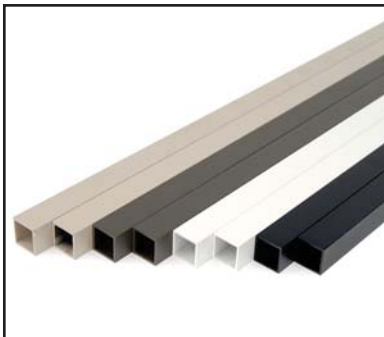

Available in:

Absolute Black

Cocoa Bronze

Dream White

Maple Cream

48" Textured Cable Brace - Undrilled

Sold in any quantity.

48" x 3/4" Square undrilled balusters to be used as intermediate cable supports to match DekPro Prestige railing colors. Connectors sold separately.

48" Baluster:

Item # PR48SABT - Absolute Black

Item # PR48SCBT - Cocoa Bronze

Item # PR48SDWT - Dream White

Item # PR48SMCT - Maple Cream

Connector:

Item # DP374 - Level

Item # DP377 - Stair (Black)

Item # DP377BZ - Stair (Bronze)

Item # DP377WH - Stair (White)