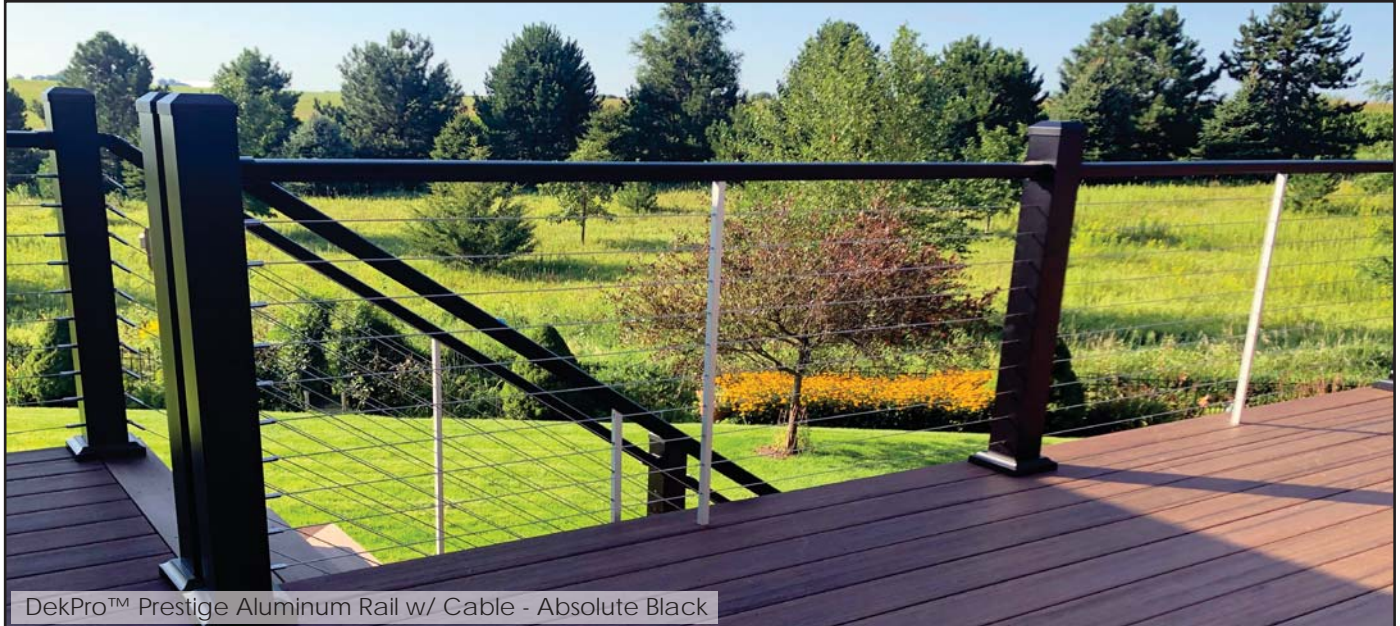

ACTUAL FREIGHT CHARGES APPLY TO ALL DEKPRO^{TM} PRESTIGE RAIL ORDERS

Cable Railing w/ Aluminum Sleeves

DekPro^{TM} Prestige Aluminum Rail w/ Cable - Absolute Black