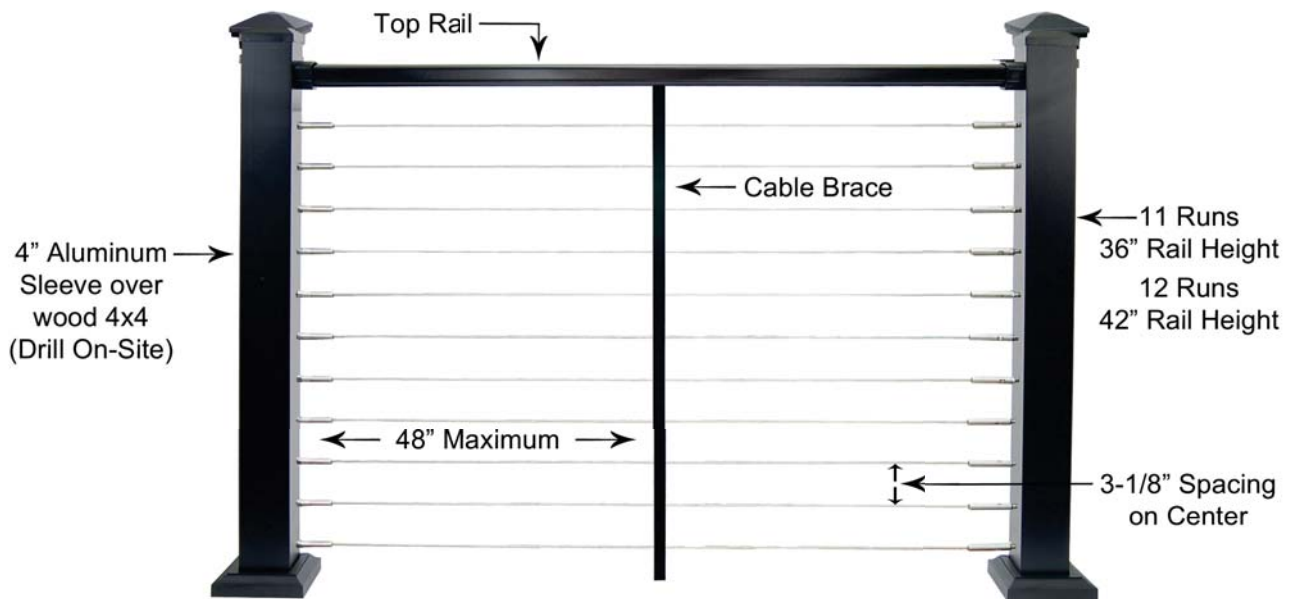

Sleeved Posts w/ Cable Overview

Framework For Aluminum Sleeved Wood Posts

Guidelines for proper installation of the ADI™ cable railing system by RailFX®:

- Use 4" aluminum sleeve with a 4x4 wood post for structural support.
- Top rail is required to support posts. (Bottom rail is optional)
- Cables are to be spaced at 3-1/8" on center.
- Cable must be supported every 48" to keep the cable from deflecting over 4" to pass code.
- Cables are to be tensioned to 225 lbs of tension minimum.
- 36" Rail height typically uses 11 runs of cable, 42" rail height typically uses 12 runs of cable.
- Lag style cable fittings are required for cable used with sleeved posts.
- Cable kits must terminate at corner posts, or posts where the cable is at an angle.

For level runs using wood posts with aluminum sleeves.

(Outside diameter 4" or less)

RFXWLT - Tensioner Fitting
RFXWLN - Non-Tensioner Fitting
and Bulk Cable (100' or 500')

For stairs using wood posts with aluminum sleeves: