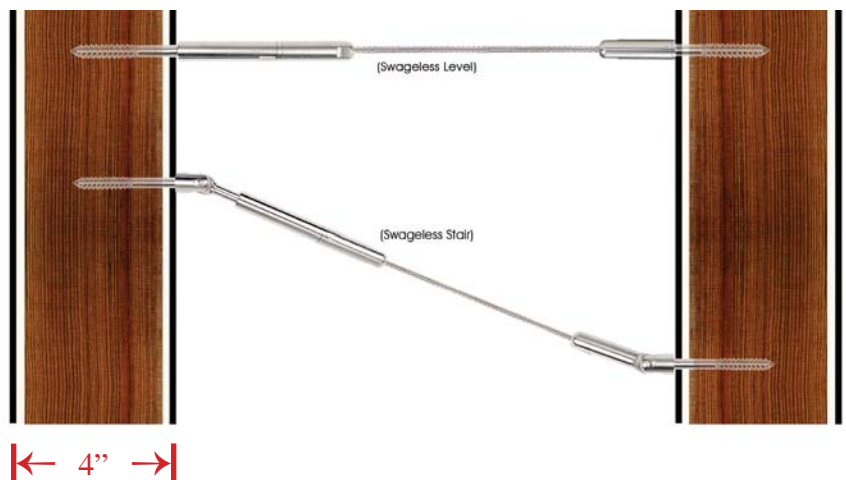

Sleeved Posts w/ Cable Overview

Framework For Aluminum Sleeved Wood Posts

Guidelines for proper installation of the ADI™ cable railing system by RailFX®:

- Use 4" aluminum sleeve with a 4x4 wood post for structural support.
- Top rail is required to support posts. (Bottom rail is optional)
- Cables are to be spaced at 3-1/8" on center.
- Cable must be supported every 48" to keep the cable from deflecting over 4" to pass code.
- Cables are to be tensioned to 225 lbs of tension minimum.
- 36" Rail height typically uses 11 runs of cable, 42" rail height typically uses 12 runs of cable.
- Lag style cable fittings are required for cable used with sleeved posts.
- Cable kits must terminate at corner posts, or posts where the cable is at an angle.

For level runs using wood posts with aluminum sleeves.

(Outside diameter 4" or less)

RFXWLT - Tensioner Fitting
RFXWLN - Non-Tensioner Fitting
and Bulk Cable (100' or 500')

For stairs using wood posts with aluminum sleeves:

(Outside diameter 4" or less)

RFXWST - Stair Tensioner Fitting
RFXWSN - Stair Non-Tensioner Fitting
and Bulk Cable (100' or 500')

* If using sleeves over 4" in diameter - Use cable kits for composite sleeves. Reference pages 134 - 135

Level

FlexFXTM - Cable Fittings for Sleeves over Wood

Sold in any quantity.

Cable railing and fittings made in USA from high quality 316 grade stainless steel. Designed to work for aluminum sleeved wood posts. Pre-drill using 7/32" drill bit.