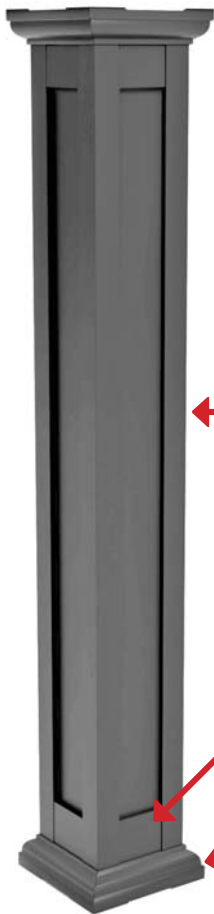

Column Wraps

← Column Wrap

← Column Blocks

← Skirt

DekPro™ Prestige Column Wraps

- 4-Piece Aluminum Column Wrap
- Snap Together Assembly
- Fits 4x4 and 6x6 Wood Posts
- 6" and 8" Outside Dimensions
- Matches DekPro Prestige Rail
- Black, Bronze & White Finishes
- 6" x 120" Columns In-Stock
- Skirts and Locks Sold Separately
- Cut to Length - Doubles as a Post Wrap

Absolute Black

Cocoa Bronze

Dream White

Prestige Column Wrap

Available in:

-  Absolute Black
-  Cocoa Bronze
-  Dream White

6" x 120" Aluminum Column Wrap - 4 Piece

Sold in any quantity.

6" x 120" - 4 Piece snap together aluminum column wrap. Available to fit around 4x4 wood posts. Does **not** include post skirts or column locks.

6" x 120" - Fits 4x4 Wood Post

Item # PR6120CWRAPABT - Absolute Black

Item # PR6120CWRAPCBT - Cocoa Bronze

Item # PR6120CWRAPDWT - Dream White

Column Wraps also available in 96" and 144" lengths as special order items. 3 - 4 week lead time.

Available in:

-  Absolute Black
-  Cocoa Bronze
-  Dream White