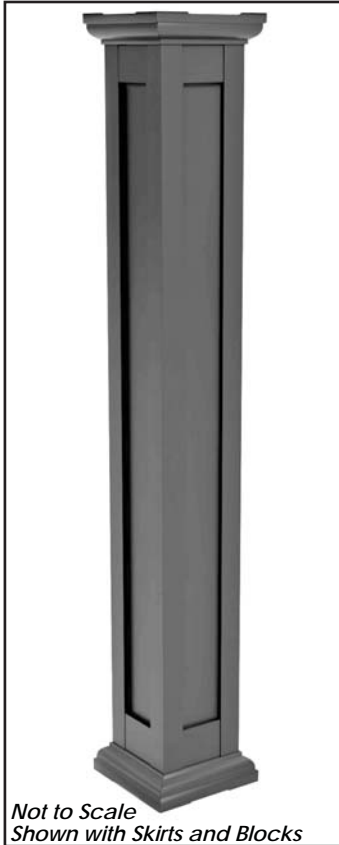

Column Wraps

← Column Wrap

← Column Blocks

← Skirt

DekPro™ Prestige Column Wraps

- 4-Piece Aluminum Column Wrap
- Snap Together Assembly
- Fits 4x4 and 6x6 Wood Posts
- 6" and 8" Outside Dimensions
- Matches DekPro Prestige Rail
- Black, Bronze & White Finishes
- 6" x 120" Columns In-Stock
- Skirts and Locks Sold Separately
- Cut to Length - Doubles as a Post Wrap

Absolute Black

Cocoa Bronze

Dream White

Prestige Column Wrap

Available in:

-  Absolute Black
-  Cocoa Bronze
-  Dream White

6" x 120" Aluminum Column Wrap - 4 Piece

Sold in any quantity.

6" x 120" - 4 Piece snap together aluminum column wrap. Available to fit around 4x4 wood posts. Does **not** include post skirts or column locks.

6" x 120" - Fits 4x4 Wood Post

Item # PR6120CWRAPABT - Absolute Black

Item # PR6120CWRAPCBT - Cocoa Bronze

Item # PR6120CWRAPDWT - Dream White

Column Wraps also available in 96" and 144" lengths as special order items. 3 - 4 week lead time.

Available in:

-  Absolute Black
-  Cocoa Bronze
-  Dream White