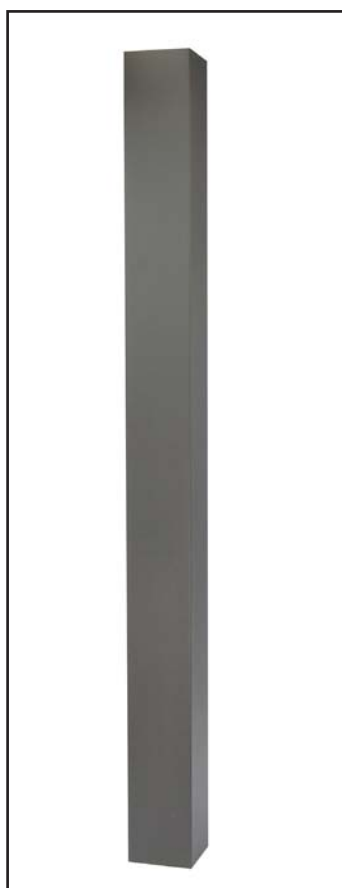

Available in:
Absolute Black
Cocoa Bronze
Dream White

4" Aluminum Post Sleeve

Sold in any quantity.

4" aluminum sleeve designed to slide over a 3-5/8" wood post. Does **not** include post cap or skirt.

4" x 40"

Item # PR4040PSLEEVEABT - Absolute Black
Item # PR4040PSLEEVECBT - Cocoa Bronze
Item # PR4040PSLEEVEDWT - Dream White

4" x 44"

Item # PR4044PSLEEVEABT - Absolute Black
Item # PR4044PSLEEVECBT - Cocoa Bronze
Item # PR4044PSLEEVEDWT - Dream White

4" x 54"

Item # PR4054PSLEEVEABT - Absolute Black
Item # PR4054PSLEEVECBT - Cocoa Bronze
Item # PR4054PSLEEVEDWT - Dream White

4" Summit Pyramid Post Cap

Item # DPPC4PABT - Absolute Black
Item # DPPC4PCBT - Cocoa Bronze
Item # DPPC4PDWT - Dream White

4" Plateau Flat Top Post Cap

Item # DPPC4FABT - Absolute Black
Item # DPPC4FCBT - Cocoa Bronze
Item # DPPC4FDWT - Dream White

4" Post Skirt (2 piece)

Item # PR4SKIRTABT2PC - Absolute Black
Item # PR4SKIRTCBT2PC - Cocoa Bronze
Item # PR4SKIRTDWT2PC - Dream White