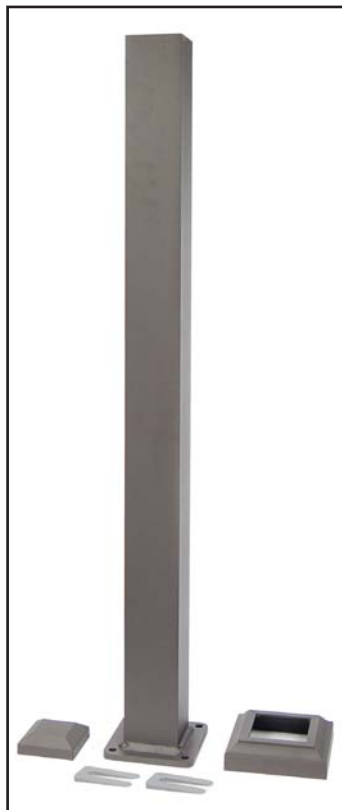

ACTUAL FREIGHT CHARGES APPLY TO ALL DEKPRO™ PRESTIGE RAIL ORDERS

Available in:
Absolute Black
Cocoa Bronze
Dream White

3" Aluminum Post w/ Post Cap and Skirt

Sold in any quantity.

3" Aluminum post with 5" welded flange. Base plate is 3/8" thick with 3/8" holes for fasteners. Includes tapered shims for leveling post. **Post cap and 2 piece skirt are included.**

Residential

3" x 40"

Item # PR3040POSTABT - Absolute Black
Item # PR3040POSTCBT - Cocoa Bronze
Item # PR3040POSTDWT - Dream White

3" x 44"

Item # PR3044POSTABT - Absolute Black
Item # PR3044POSTCBT - Cocoa Bronze
Item # PR3044POSTDWT - Dream White

3" x 54"

Item # PR3054POSTABT - Absolute Black
Item # PR3054POSTCBT - Cocoa Bronze
Item # PR3054POSTDWT - Dream White

Commercial Rated - Special Order

3" x 44"

Item # **PRCOMM3044POSTABT** - Absolute Black
Item # **PRCOMM3044POSTCBT** - Cocoa Bronze
Item # **PRCOMM3044POSTDWT** - Dream White