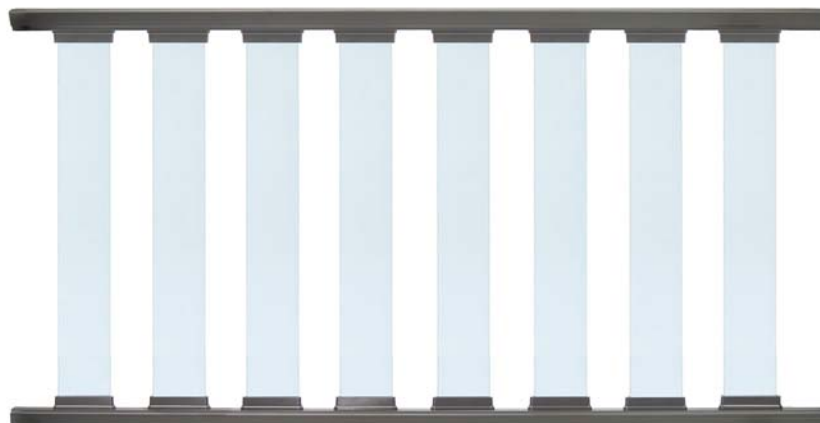

ACTUAL FREIGHT CHARGES APPLY TO ALL DEKPROTM PRESTIGE RAIL ORDERS

DekProTM Prestige Glass Level Railing (Textured)

Available in:
 Absolute Black
 Cocoa Bronze
 Dream White

Blank Rails for Glass Railing

Sold in any quantity.

Architectural style powder coated aluminum top and bottom rail.
Undrilled to allow flexible glass spacing with baluster shoes.

6' Top Rail (70")

Item # PRTR70ABT - Absolute Black
 Item # PRTR70CBT - Cocoa Bronze
 Item # PRTR70DWT - Dream White

8' Top Rail (96-3/4")

Item # PRTR96ABT - Absolute Black
 Item # PRTR96CBT - Cocoa Bronze
 Item # PRTR96DWT - Dream White

6' Bottom Rail (70")

Item # PRBR70ABT - Absolute Black
 Item # PRBR70CBT - Cocoa Bronze
 Item # PRBR70DWT - Dream White

8' Bottom Rail (96-3/4")

Item # PRBR96ABT - Absolute Black
 Item # PRBR96CBT - Cocoa Bronze
 Item # PRBR96DWT - Dream White

* All rails require installation of glass baluster shoes (not included)

Available in:
 Black
 Bronze
 White