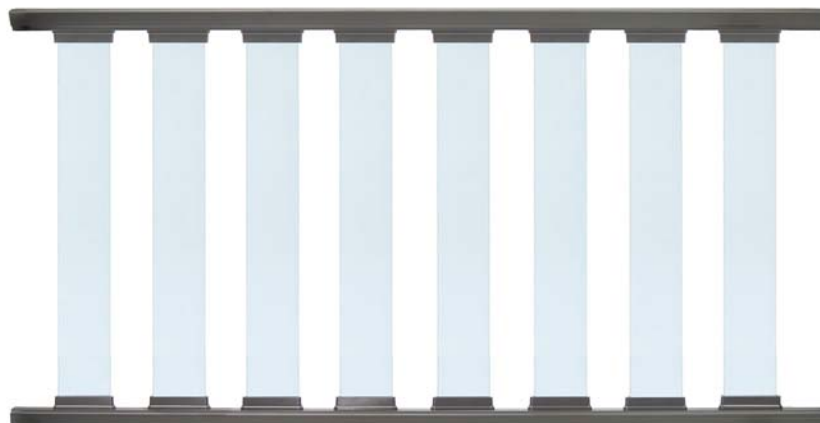

## DekPro<sup>TM</sup> Prestige Glass Level Railing (Textured)

Available in:

- Absolute Black
- Cocoa Bronze
- Dream White

### Blank Rails for Glass Railing

Sold in any quantity.

Architectural style powder coated aluminum top and bottom rail.  
Undrilled to allow flexible glass spacing with baluster shoes.