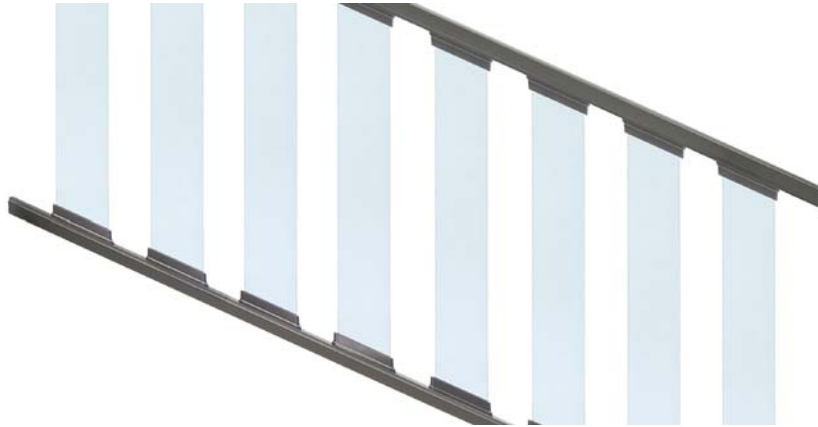

ACTUAL FREIGHT CHARGES APPLY TO ALL DEKPRO^{TM} PRESTIGE RAIL ORDERS

DekPro^{TM} Prestige Glass Stair Railing (Textured)