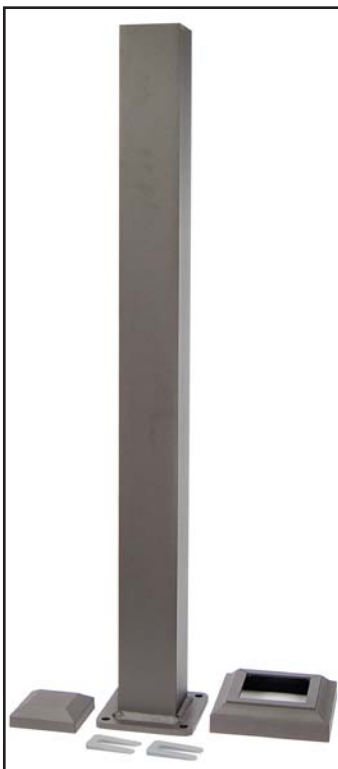

Available in:

- Absolute Black
- Cocoa Bronze
- Dream White

4" Aluminum Post w/ Cap and Skirt

Sold in any quantity.

4" Aluminum post with 6" welded flange. Base plate is 3/8" thick with 3/8" holes spaced 5" on center for fasteners. Post skirt measure 6-3/4".
Post cap and 2 piece skirt & tapered shims included.

4" x 40"

- Item # PR4040POSTABT - Black
- Item # PR4040POSTCBT - Bronze
- Item # PR4040POSTDWT - White

4" x 54"

- Item # PR4054POSTABT - Black
- Item # PR4054POSTCBT - Bronze
- Item # PR4054POSTDWT - White

4" x 44"

- Item # PR4044POSTABT - Black
- Item # PR4044POSTCBT - Bronze
- Item # PR4044POSTDWT - White

4" Pyramid Post Cap - Upgrade

- Item # DPPC4PABT - Absolute Black
- Item # DPPC4PCBT - Cocoa Bronze
- Item # DPPC4PDWT - Dream White

4" Flat Top Post Cap - Upgrade

- Item # DPPC4FABT - Absolute Black
- Item # DPPC4FCBT - Cocoa Bronze
- Item # DPPC4FDWT - Dream White