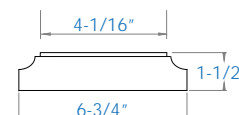

### 4" Post Skirt - 2 Piece

Sold in any quantity.

4" Aluminum 2 piece post skirt with fine textured powder coat finish.  
Measures 6-3/4" x 1-1/2" with 4-1/16" opening.

- Item # PR4SKIRTABT2PC - Absolute Black
- Item # PR4SKIRTCBT2PC - Cocoa Bronze
- Item # PR4SKIRTDWT2PC - Dream White
- Item # PR4SKIRTMCT2PC - Maple Cream