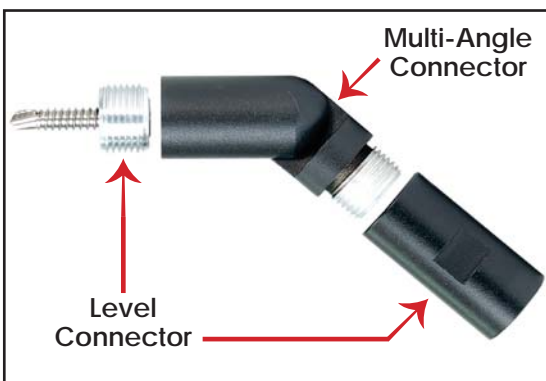

Angle:

Item # 203006 - Black Textured
Item # 203007 - Anodized