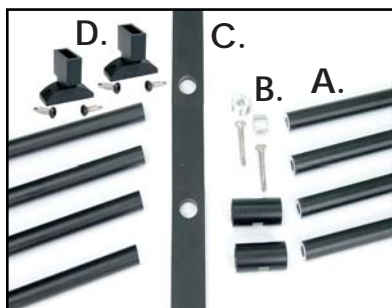

**Post Jig**

Sold in any quantity.

Quick Jig rail guide allows the installer to easily locate and fasten top rail bracket as well as locate horizontal baluster railing without having to measure or center manually.  
*Fits 3" post, but can be used on 4" post if reversed (2-way level may have to be removed for 4" post)*