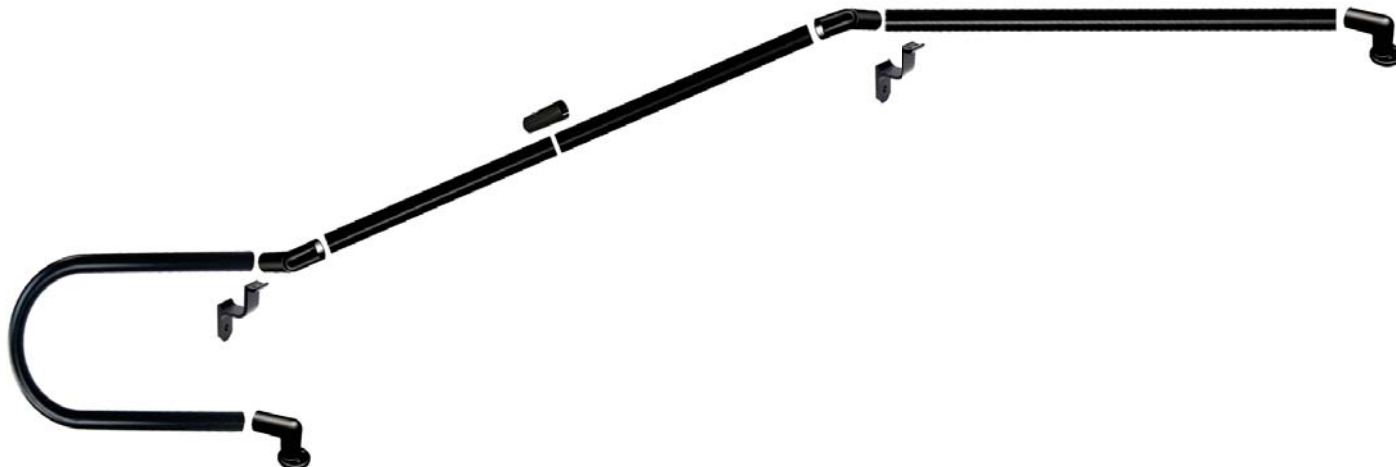

ACTUAL FREIGHT CHARGES APPLY TO DEKPRO™ PRESTIGE RAIL ORDERS

1-1/2" DekPro™ Prestige Round Aluminum Handrail - Textured

*DekPro™ Prestige Secondary Handrail Features Four Finely TEXTURED Finishes