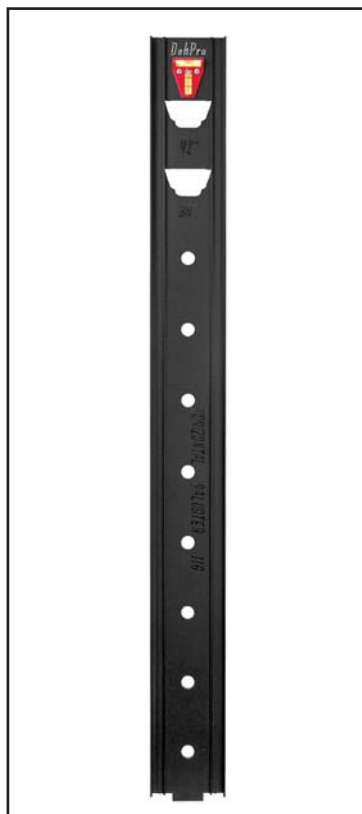

ACTUAL FREIGHT CHARGES APPLY TO DEKPRO™ PRESTIGE RAIL ORDERS

Post Jig and Caps (Textured)

Available in:
☒ Black

Quick Jig Rail Guide - For Level Railing

Sold in any quantity.

Quick Jig rail guide allows the installer to easily locate and fasten top rail bracket as well as locate horizontal baluster railing without having to measure or center manually.
Fits 3" post, but can be used on 4" post if reversed (2-way level may have to be removed for 4" post)

Item # PRJIG3RR - 3" post jig for rod rail