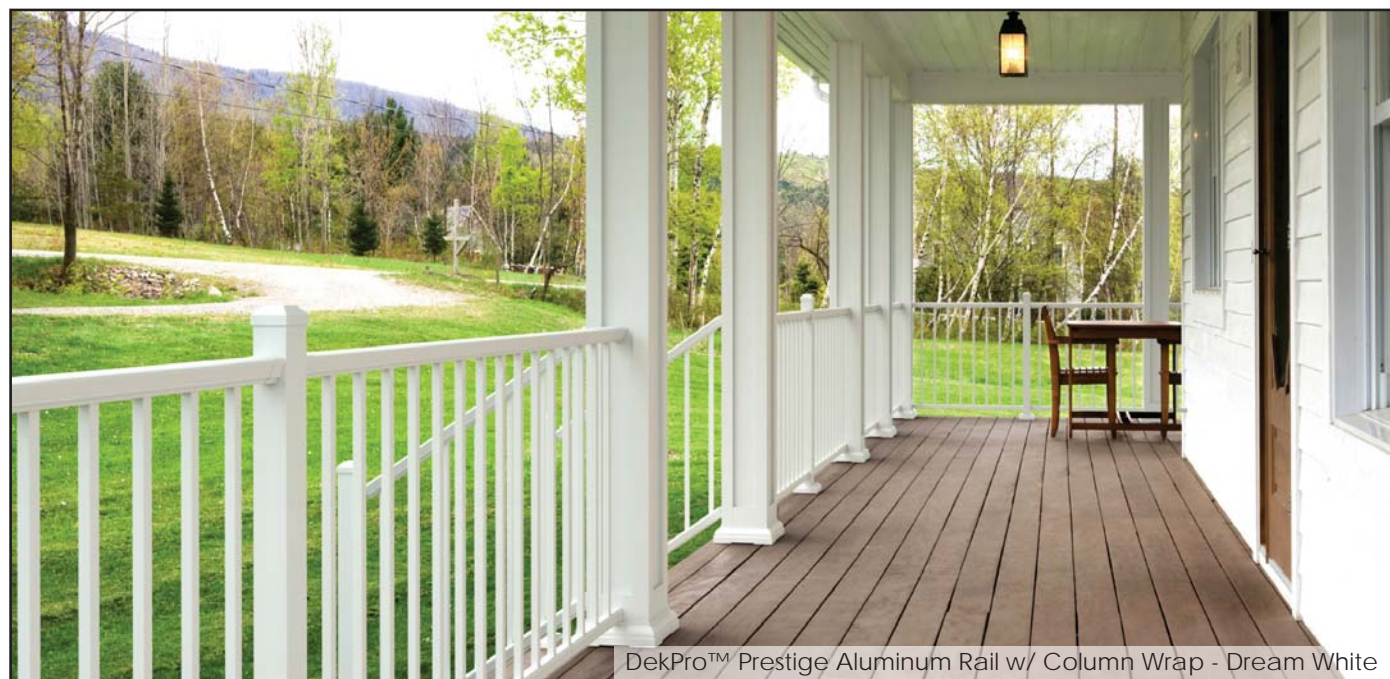

8" Column Locks (8 pc)

- Item # PR8LOCKABT - Absolute Black
- Item # PR8LOCKCBT - Cocoa Bronze
- Item # PR8LOCKDWT - Dream White