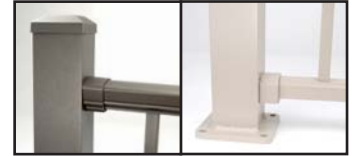

1. Available in:
2. Absolute Black
   - Cocoa Bronze
   - Dream White
   - Maple Cream

Multi-Angle Rail Bracket Cut Kit

Sold in any quantity.

2 top rail brackets, 2 bottom rail brackets and 1 support block kit. Used for side to side angle rail to post attachment. Adjustable up to a 53 degree angle. Includes screws.

- Item # PRMABCUTKITABT - Absolute Black
- Item # PRMABCUTKITCBT - Cocoa Bronze
- Item # PRMABCUTKITDWT - Dream White
- Item # PRMABCUTKITMCT - Maple Cream