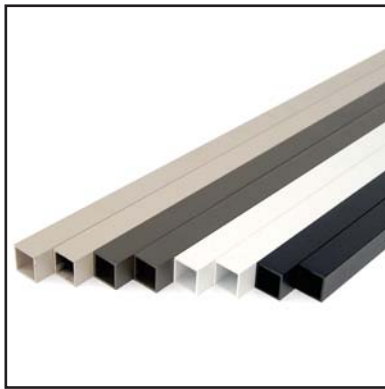

- Available in:
- Absolute Black
  - Cocoa Bronze
  - Dream White
  - Maple Cream

**Square Replacement Balusters Level Rail**

Sold in any quantity.

32" x 3/4" Square baluster designed for a 38" level rail height.