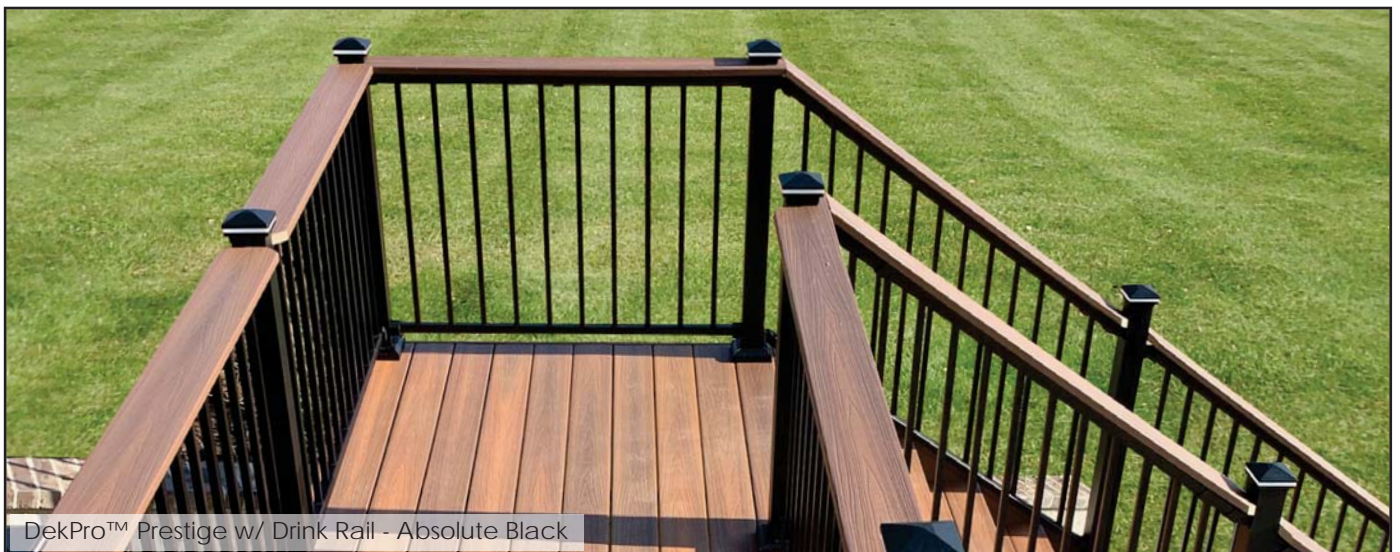

DekPro^{TM} Prestige w/ Drink Rail - Absolute Black