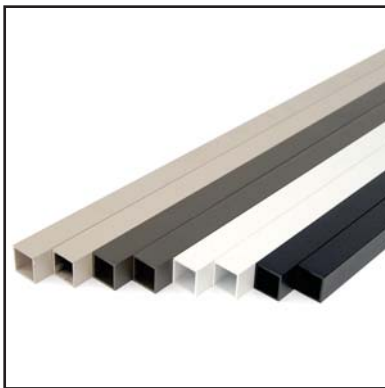

1. Available in:
2. Absolute Black
   - Cocoa Bronze
   - Dream White
   - Maple Cream

Square Replacement Balusters for Stair Rail

Sold in any quantity.

34" x 3/4" Square baluster designed for a 36" stair rail height.

- Item # PR34SABT - Absolute Black
- Item # PR34SCBT - Cocoa Bronze
- Item # PR34SDWT - Dream White
- Item # PR34SMCT - Maple Cream

38" x 3/4" Square baluster designed for a 42" stair rail height.

- Item # PR38SABT - Absolute Black
- Item # PR38SCBT - Cocoa Bronze
- Item # PR38SDWT - Dream White
- Item # PR38SMCT - Maple Cream