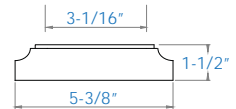

ACTUAL FREIGHT CHARGES APPLY TO DEKPRO™ PRESTIGE RAIL ORDERS

1. Available in:
2. Absolute Black
   - Cocoa Bronze
   - Dream White
   - Maple Cream

Post Cap - Replacement

Sold in any quantity.

Pyramid style powder coated post caps for 3" and 4" posts.

3" Post Cap

- Item # PR3PCAPABT - Absolute Black
- Item # PR3PCAPCBT - Cocoa Bronze
- Item # PR3PCAPDWT - Dream White
- Item # PR3PCAPMCT - Maple Cream

4" Post Cap

- Item # PR4PCAPABT - Absolute Black
- Item # PR4PCAPCBT - Cocoa Bronze
- Item # PR4PCAPDWT - Dream White
- Item # PR4PCAPMCT - Maple Cream

1. Available in:
2. Absolute Black
   - Cocoa Bronze
   - Dream White
   - Maple Cream

Post Skirt - Replacement

Sold in any quantity.

2 piece skirts for both 3" and 4" posts.

3" Post Skirt (2 piece)

- Item # PR3SKIRTABT - Absolute Black
- Item # PR3SKIRTCBT - Cocoa Bronze
- Item # PR3SKIRTDWT - Dream White
- Item # PR3SKIRTMCT - Maple Cream

4" Post Skirt (2 piece)

- Item # PR4SKIRTABT2PC - Absolute Black
- Item # PR4SKIRTCBT2PC - Cocoa Bronze
- Item # PR4SKIRTDWT2PC - Dream White
- Item # PR4SKIRTMCT2PC - Maple Cream