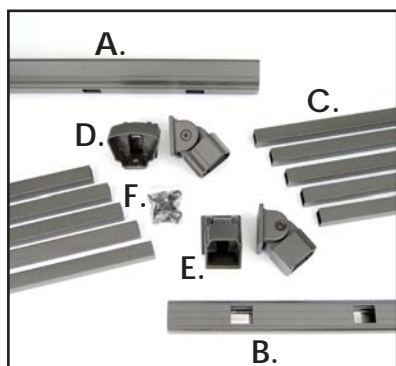

**Stair Kit Includes:**

- A. 1 - 1-3/4" x 2-1/4" Architectural Top Rail pre-slotted to accept balusters
- B. 1 - 1-1/4" x 1-1/4" Bottom Rail pre-slotted to accept balusters
- C. Square 3/4" Balusters: 15 per 6' kit • 21 per 8' kit
- D. 2 - Top Rail Brackets - Stair
- E. 2 - Bottom Rail Brackets - Stair
- F. T30 Torx Self-drilling Screws Included