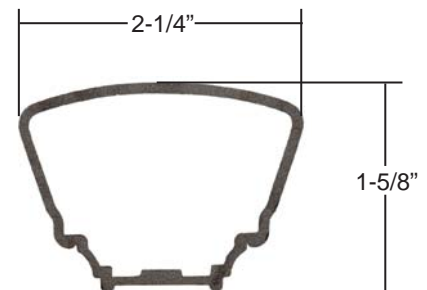

Top Rail Profile