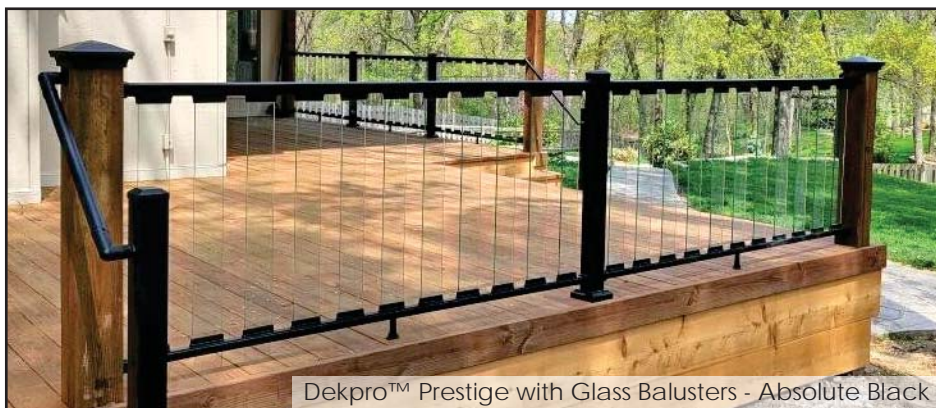

ACTUAL FREIGHT CHARGES APPLY TO DEKPRO™ PRESTIGE RAIL ORDERS

Dekpro™ Prestige with Glass Balusters - Absolute Black

DekPro™ Prestige Glass Level Railing (Textured)