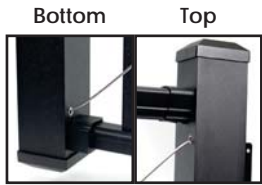

ACTUAL FREIGHT CHARGES APPLY TO DEKPRO^{TM} PRESTIGE RAIL ORDERS

Available in:
Stainless Steel

Optional Gate Anti-Sag Kit

2 uprights per kit.

Recommended for use with Prestige gate kits. Simply drill 29/64" hole through each post and attach cable. Cable can be trimmed on site and is adjustable to prevent gate sag over time.

Item # 25205 - 5' Cable Kit

Item # 29/64DRILL - 29/64" Drill Bit

Bottom

Top