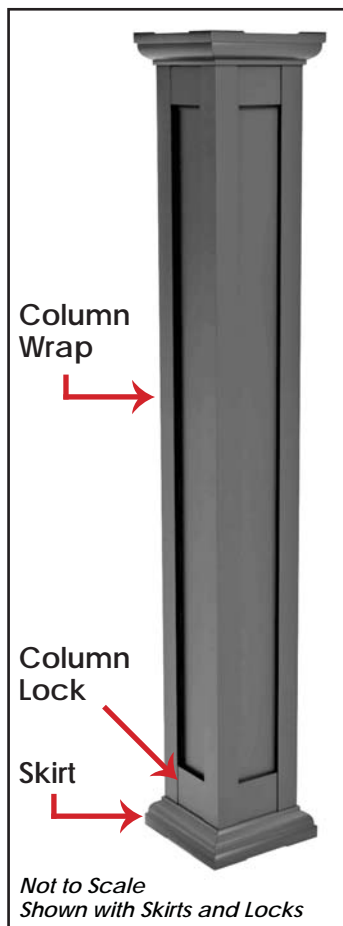

ACTUAL FREIGHT CHARGES APPLY TO DEKPRO™ PRESTIGE RAIL ORDERS

DekPro™ Column Wrap (Textured)

Available in:

- Absolute Black
- Cocoa Bronze
- Dream White

120" Aluminum Column Wrap - 4 Piece

Sold in any quantity.

120" - 4 Piece snap together aluminum column wrap. Available to fit around 4x4 and 6x6 wood posts. Does **not** include post skirt or column locks.

6" x 120" - Fits 4x4 Wood Post (4-3/4" inside dim.)

- Item # PR6120CWRAPABT - Absolute Black
- Item # PR6120CWRAPCBT - Cocoa Bronze
- Item # PR6120CWRAPDWT - Dream White

8" x 120" - Fits 6x6 Wood Post (6-3/4" inside dim.)

- Item # PR8120CWRAPABT - Absolute Black
- Item # PR8120CWRAPCBT - Cocoa Bronze
- Item # PR8120CWRAPDWT - Dream White