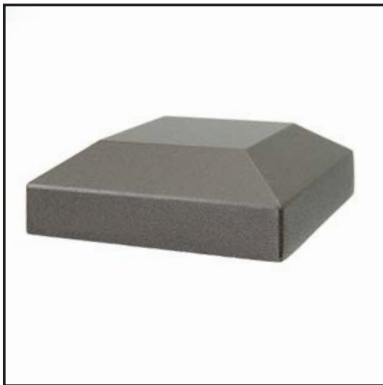

- Item # PRSPSTRIP6 - 6' Strip
- Item # PRSPSTRIP8 - 8' Strip

**ACTUAL FREIGHT CHARGES APPLY TO DEKPRO™ PRESTIGE RAIL ORDERS**

- Available in:
- Absolute Black
  - Cocoa Bronze
  - Dream White
  - Maple Cream