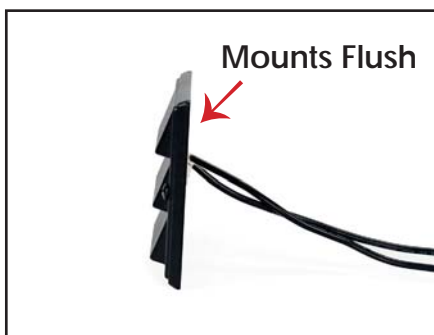

DekPro^{TM} Prestige w/ Louvered Step Lights - Absolute Black