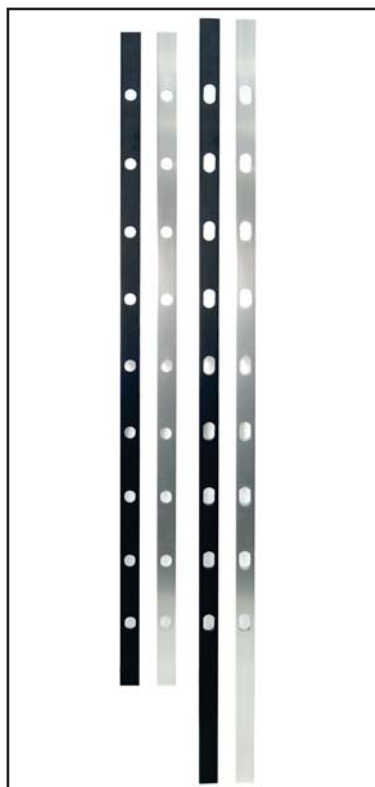

ACTUAL FREIGHT CHARGES APPLY TO DEKPRO^{TM} PRESTIGE RAIL ORDERS

Horizontal Rail Components

Available in:

Black Text

Anodized

Horizontal Rail Mid-Rail Support - REPLACEMENT

Sold in any quantity.

Horizontal rail mid-rail support is used with railing sections over 4' wide as a center support to keep balusters from flexing over 4". Each support comes with 10 set screws and 2 attachment shoes with fasteners. Supports need to be cut to length on site.

Level Support

Item # 203008 - Black Textured

Item # 203009 - Anodized

Stair Support

Item # 203010 - Black Textured

Item # 203011 - Anodized