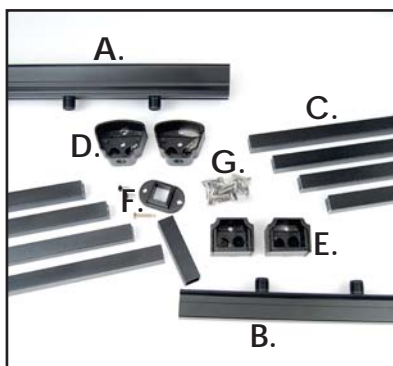

**Top Rail Profile**

**ACTUAL FREIGHT CHARGES APPLY TO DEKPRO™ PRESTIGE RAIL ORDERS**

Dekpro™ Prestige Rail - Cocoa Bronze

**DekPro™ Prestige Level Railing (Textured)**

**Level Kit Includes:**

- A. 1 - 1-3/4" x 2-1/4" Architectural Top Rail w/ Baluster Connectors Installed
- B. 1 - 1-1/4" x 1-1/4" Bottom Rail w/ Baluster Connectors Installed
- C. Square 3/4" Balusters:  
15 per 6' kit • 21 per 8' kit
- D. 2 - Top Rail Brackets - Level
- E. 2 - Bottom Rail Brackets - Level
- F. 1 - Rail Support - Surface Mount
- G. T30 Torx Self-drilling Screws Included

**Level Aluminum Rail Kits - Square Balusters**

Sold in any quantity.

Textured aluminum level railing comes complete with top and bottom lineals (baluster connectors installed), square balusters, brackets and rail support. Simply cut upper and lower rails to length, position balusters in place and install. 32" balusters used for 38" rail, 36" balusters used for 42" rail. Brackets add a total of 1/2" to overall railing length.