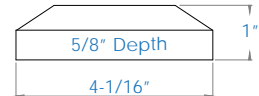

4" Post Cap

- Item # PR4PCAPABT - Absolute Black
- Item # PR4PCAPCBT - Cocoa Bronze
- Item # PR4PCAPDWT - Dream White
- Item # PR4PCAPMCT - Maple Cream

1. Available in:
2. Absolute Black
   - Cocoa Bronze
   - Dream White
   - Maple Cream

Post Skirt - Replacement

Sold in any quantity.

2 piece skirts for both 3" and 4" posts.

3" Post Skirt (2 piece)

- Item # PR3SKIRTABT - Absolute Black
- Item # PR3SKIRTCBT - Cocoa Bronze
- Item # PR3SKIRTDWT - Dream White
- Item # PR3SKIRTMCT - Maple Cream