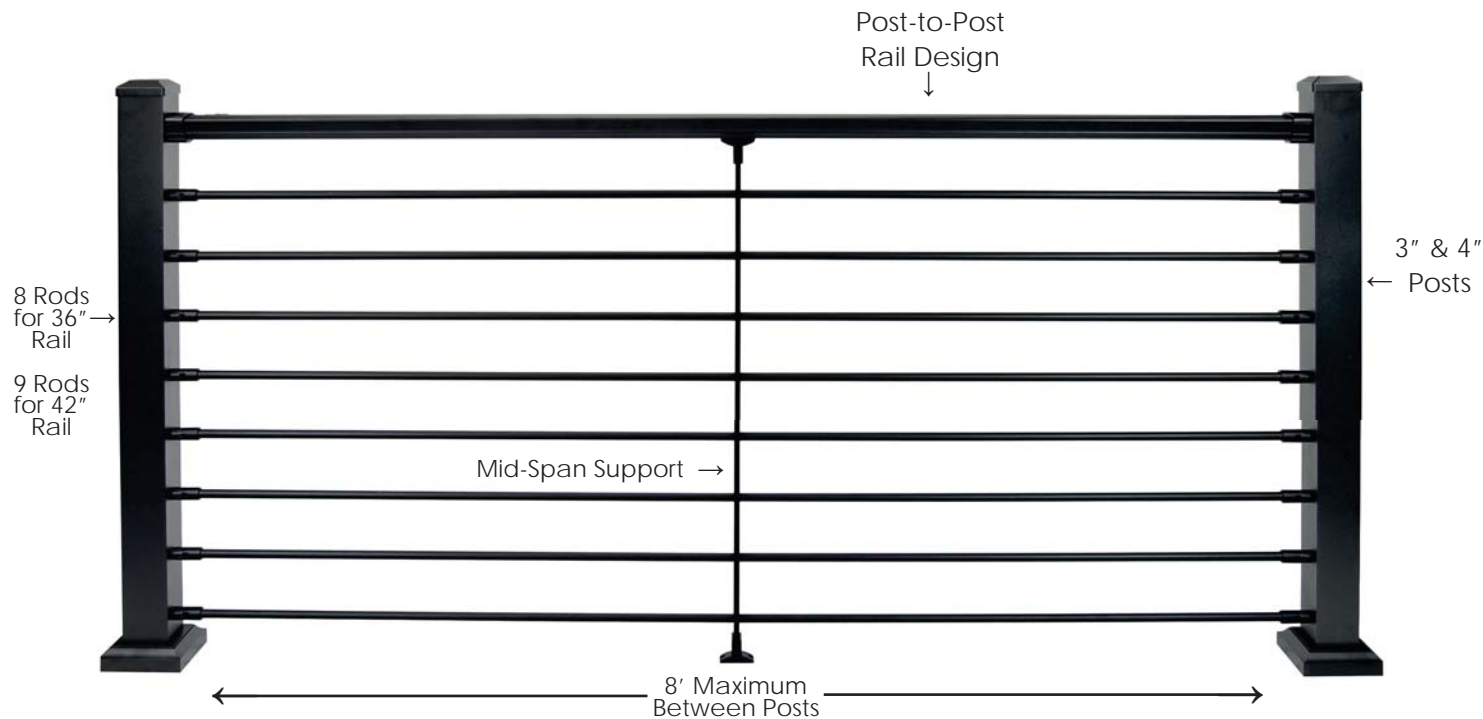

# Horizontal Baluster Railing System

- Sleek, Modern Design
- 6' and 8' Lengths
- Field Trimmable to Length
- Level and Stair Railings
- 36" and 42" Rail Heights
- Easy Installation
- 5/8" Diameter Rods