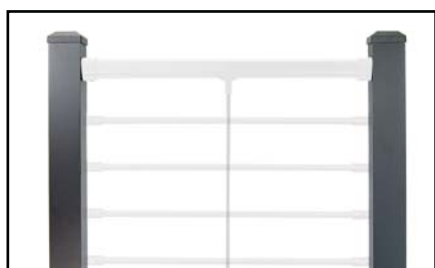

3 Part Selection Process

Posts