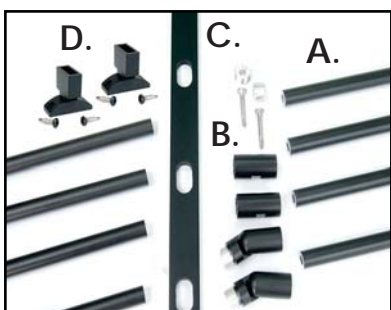

Stair Kit Includes:

- A. 8 - 5/8" Diameter Horizontal Balusters
- B. 16 - Stair Horizontal Baluster Connectors w/ Fasteners
- C. 1 - Mid-Rail Support
- D. 2 - Mid-Rail Support Connector Shoes w/ Fasteners