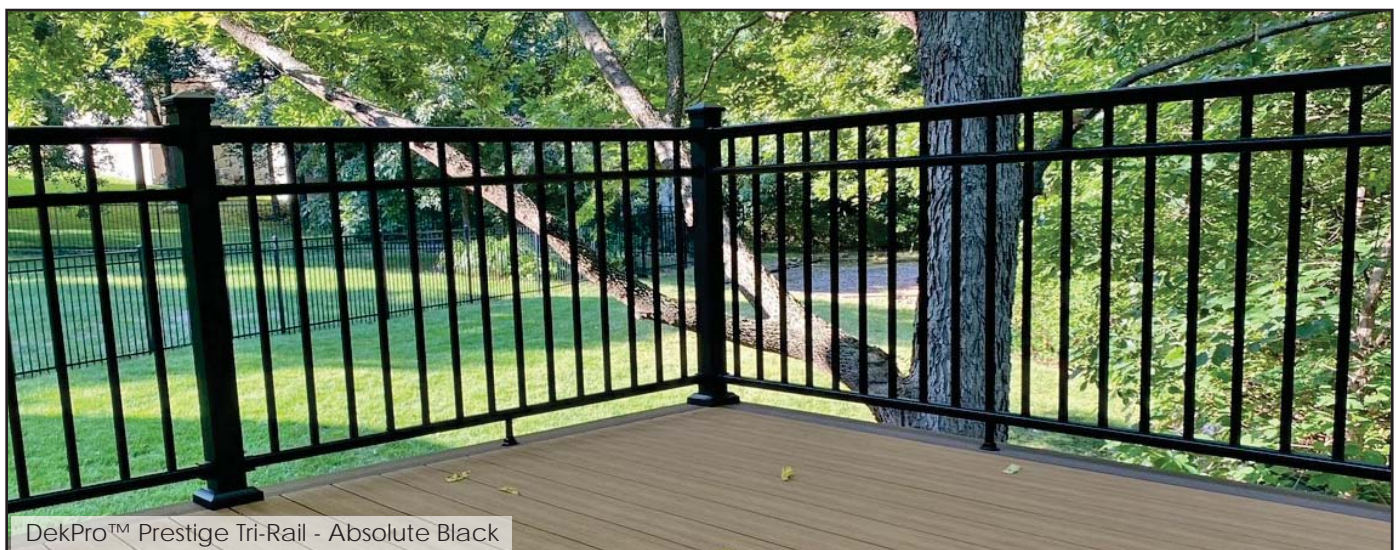

DekPro™ Prestige Tri-Rail - Absolute Black