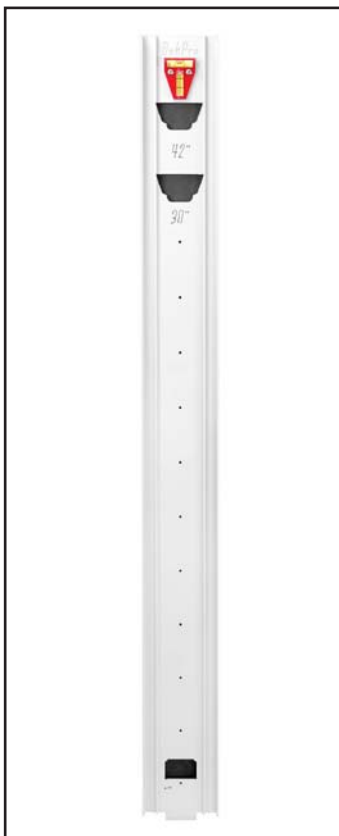

ACTUAL FREIGHT CHARGES APPLY TO DEKPRO^{TM} PRESTIGE RAIL ORDERS

Available in:

- Absolute Black
- Cocoa Bronze
- Dream White
- Maple Cream

4" Aluminum Porch Post Sleeve - 1 Piece

Sold in any quantity.

4" x 108" aluminum sleeve designed to slide over a 3-5/8" wood structural support post. Does not include post skirt.

4" x 108"

- Item # PR40108PSLEVEABT - Absolute Black
- Item # PR40108PSLEVECBT - Cocoa Bronze
- Item # PR40108PSLEVEDWT - Dream White
- Item # PR40108PSLEVEMCT - Maple Cream

4" Post Skirt (2 piece)

- Item # PR4SKIRTABT2PC - Absolute Black
- Item # PR4SKIRTCBT2PC - Cocoa Bronze
- Item # PR4SKIRTDWT2PC - Dream White
- Item # PR4SKIRTMCT2PC - Maple Cream

Measures 6-3/4" x 1-1/2" with 4-1/16" opening.

Available in:

- White

Quick Jig Rail Guide - For Level Railing

Sold in any quantity.

Quick Jig rail guide allows the installer to easily locate and fasten rail brackets to the post for level railing without having to measure or center brackets manually. Quick jig can also be used to plumb posts using the attached 2 way level. Do not use for Glass Baluster Railing.

- Item # PRJIG3C - Quick Jig for 3" & 4" Post
  (Includes pre-drilled holes for cable railing spacing)

- Item # PRJIG4 - Quick Jig for 4" Post Sleeve