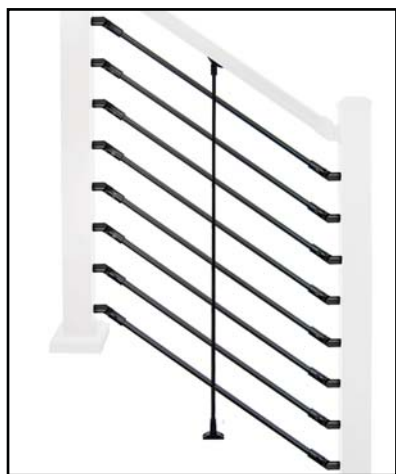

Horizontal Baluster Kits for DekPro^{TM} Prestige