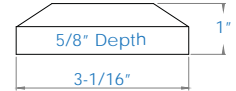

ACTUAL FREIGHT CHARGES APPLY TO DEKPRO™ PRESTIGE RAIL ORDERS

1. Available in:
2. Absolute Black
   - Cocoa Bronze
   - Dream White
   - Maple Cream

Post Cap - Replacement

Sold in any quantity.

Pyramid style powder coated post caps for 3" and 4" posts.

3" Post Cap

- Item # PR3PCAPABT - Absolute Black
- Item # PR3PCAPCBT - Cocoa Bronze
- Item # PR3PCAPDWT - Dream White
- Item # PR3PCAPMCT - Maple Cream

4" Post Cap

- Item # PR4PCAPABT - Absolute Black
- Item # PR4PCAPCBT - Cocoa Bronze
- Item # PR4PCAPDWT - Dream White
- Item # PR4PCAPMCT - Maple Cream

1. Available in:
2. Absolute Black
   - Cocoa Bronze
   - Dream White
   - Maple Cream

Post Skirt - Replacement

Sold in any quantity.

2 piece skirts for both 3" and 4" posts.

3" Post Skirt (2 piece)

- Item # PR3SKIRTABT - Absolute Black
- Item # PR3SKIRTCBT - Cocoa Bronze
- Item # PR3SKIRTDWT - Dream White
- Item # PR3SKIRTMCT - Maple Cream

4" Post Skirt (2 piece)

- Item # PR4SKIRTABT2PC - Absolute Black
- Item # PR4SKIRTCBT2PC - Cocoa Bronze
- Item # PR4SKIRTDWT2PC - Dream White
- Item # PR4SKIRTMCT2PC - Maple Cream