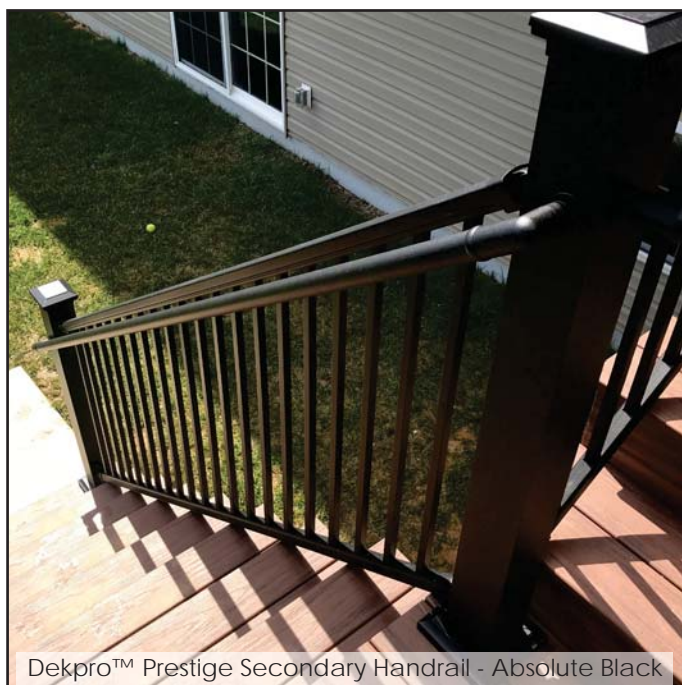

Dekpro™ Prestige Secondary Handrail - Absolute Black

Dekpro™ Prestige Secondary Handrail - Absolute Black