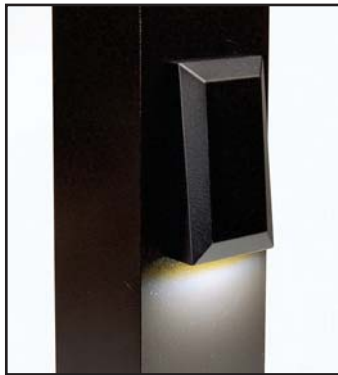

ACTUAL FREIGHT CHARGES APPLY TO DEKPRO^{TM} PRESTIGE RAIL ORDERS

1. Available in:
2. Absolute Black
   - Cocoa Bronze
   - Dream White
   - Maple Cream

DekPro^{TM} EFFEX Vertical Post Light

Sold in any quantity.

LED Vertical Post Light fits posts 2" or wider and is great for illuminating decks or walkways. Features 2 ea. - 3' Quick Connect leads for easy wiring. Draws **1 watt** per fixture. Measures 3-1/2"H x 1-3/4"W x 7/8"T. Casts light approx. 3-6 feet. Light color - 3000 - 3500K.

- Item # DPPLABT - Absolute Black
- Item # DPPLCBT - Cocoa Bronze
- Item # DPPLDWT - Dream White
- Item # DPPLMCT - Maple Cream