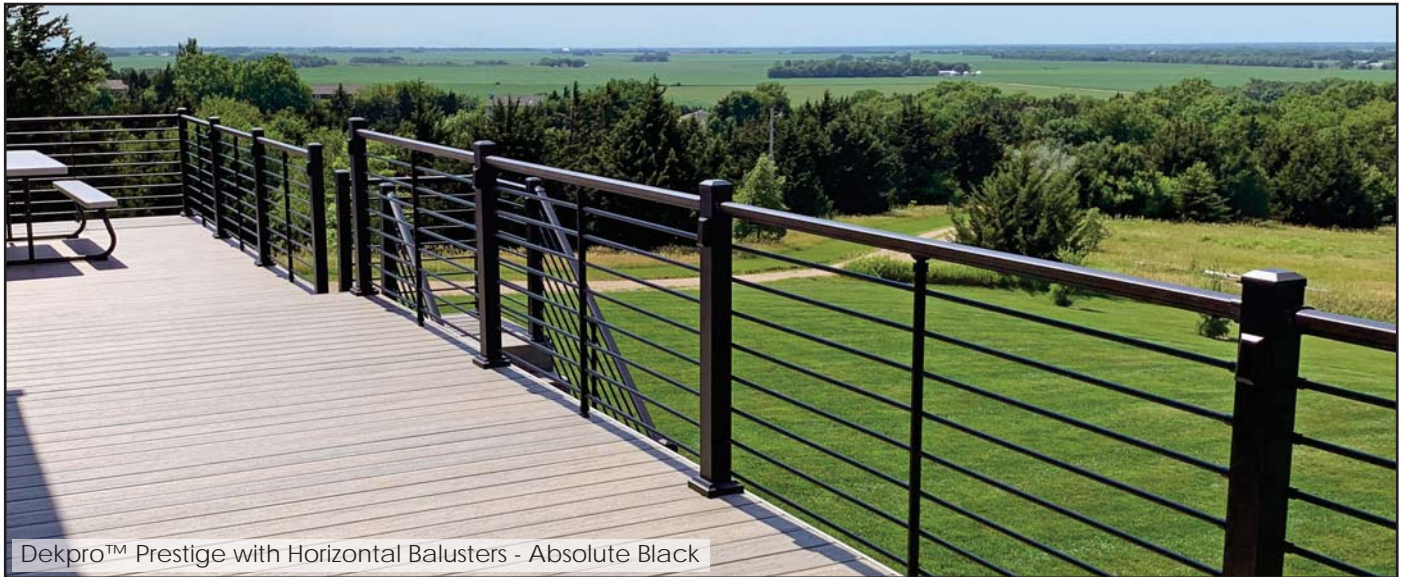

ACTUAL FREIGHT CHARGES APPLY TO DEKPRO^{TM} PRESTIGE RAIL ORDERS

Dekpro^{TM} Prestige with Horizontal Balusters - Absolute Black