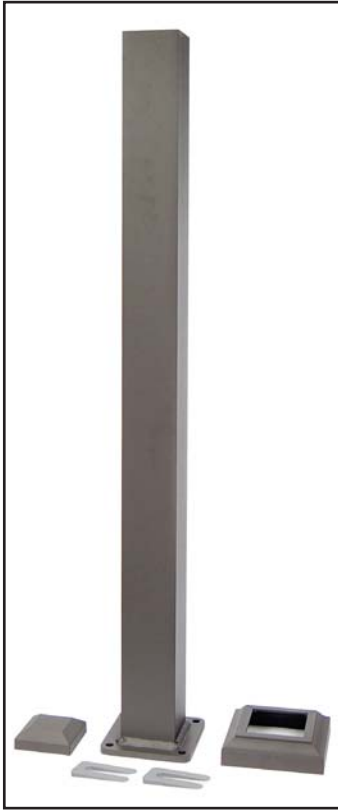

**3" and 4" Posts (Textured)**

Available in:

-  Absolute Black
-  Cocoa Bronze
-  Dream White

**3" Aluminum Post w/ Post Cap and Skirt**

Sold in any quantity.

3" Aluminum post with 5" welded flange. Base plate is 3/8" thick with 3/8" holes spaced 4" on center for fasteners. Post skirt measure 5-3/8".  
**Post cap and 2 piece skirt & tapered shims included.**