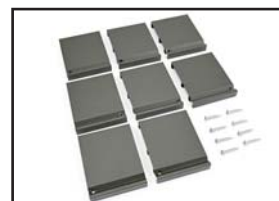

ACTUAL FREIGHT CHARGES APPLY TO DEKPRO™ PRESTIGE RAIL ORDERS

DekPro™ Column Wrap (Textured)

Available in:

- Absolute Black
- Cocoa Bronze
- Dream White

120" Aluminum Column Wrap - 4 Piece

Sold in any quantity.

120" - 4 Piece snap together aluminum column wrap. Available to fit around 4x4 and 6x6 wood posts. Does **not** include post skirt or column locks.

6" x 120" - Fits 4x4 Wood Post (4-3/4" inside dim.)

- Item # PR6120CWRAPABT - Absolute Black
- Item # PR6120CWRAPCBT - Cocoa Bronze
- Item # PR6120CWRAPDWT - Dream White

8" x 120" - Fits 6x6 Wood Post (6-3/4" inside dim.)

- Item # PR8120CWRAPABT - Absolute Black
- Item # PR8120CWRAPCBT - Cocoa Bronze
- Item # PR8120CWRAPDWT - Dream White

6" Post Skirt (2 piece)

7-3/8" W x 1-3/4" H w/ 6-1/16" opening

- Item # PR6SKIRTABT2PC - Absolute Black
- Item # PR6SKIRTCBT2PC - Cocoa Bronze
- Item # PR6SKIRTDWT2PC - Dream White

8" Post Skirt (2 piece)

9-3/8" W x 1-3/4" H w/ 8-1/16" opening

- Item # PR8SKIRTABT2PC - Absolute Black
- Item # PR8SKIRTCBT2PC - Cocoa Bronze
- Item # PR8SKIRTDWT2PC - Dream White

6" Column Locks (8 pc)

- Item # PR6LOCKABT - Absolute Black
- Item # PR6LOCKCBT - Cocoa Bronze
- Item # PR6LOCKDWT - Dream White

8" Column Locks (8 pc)

- Item # PR8LOCKABT - Absolute Black
- Item # PR8LOCKCBT - Cocoa Bronze
- Item # PR8LOCKDWT - Dream White