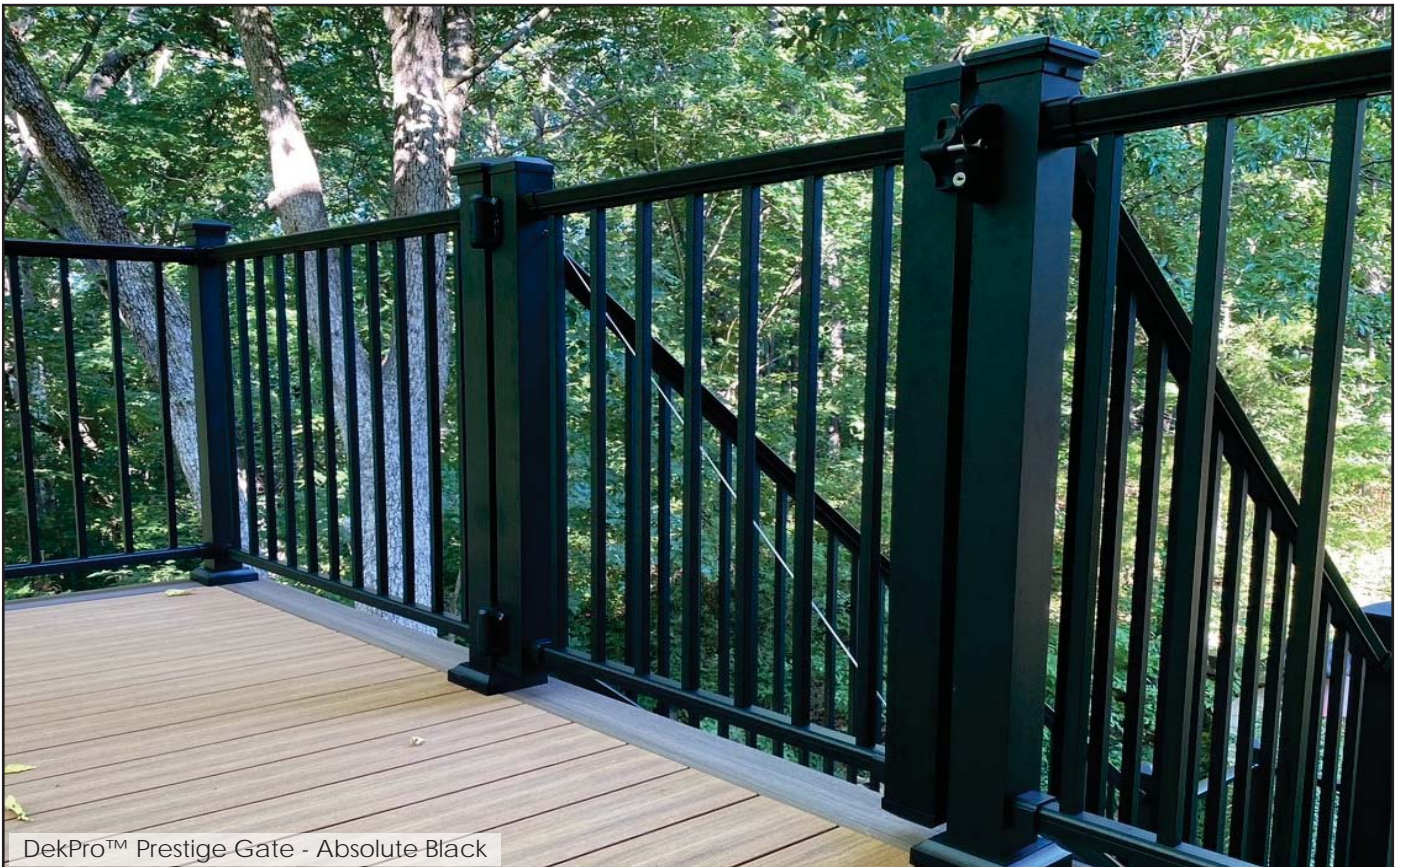

Assembled Gate Kit w/ Cable Support

DekPro™ Prestige Gate - Absolute Black