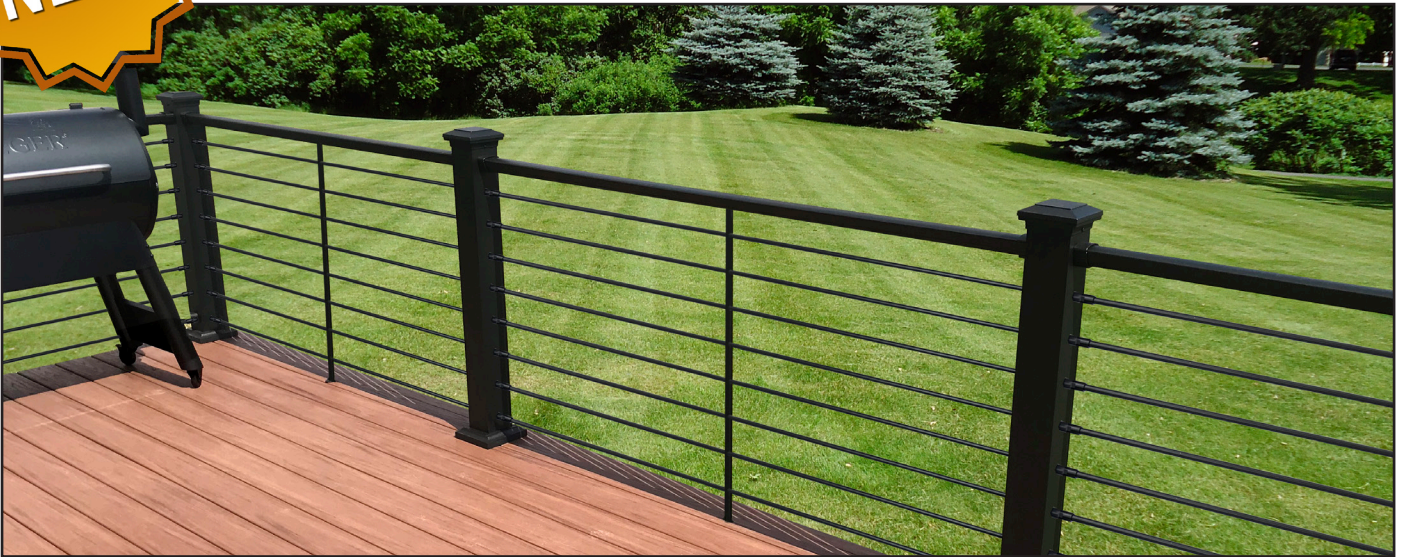

## Horizontal Baluster Railing

### Prestige Horizontal Rail

- Sleek, Modern Design
- 6' and 8' Lengths
- Field Trimmable to Length
- Level and Stair Railings
- 36" and 42" Rail Heights
- Easy Installation
- 5/8" Diameter Rods
- Anodized & Black Rod Infill Options