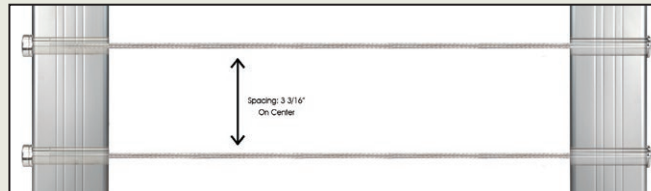

Mounting Options

Surface Mount

Fascia Mount (No Brackets)

Fascia Mount with Brackets

Under Rail Lighting

- Designed for the RailFX® System
- Bright, Warm White LED Lighting
- Enriches the Rail & Accents the Deck

Aluminum Rail & Cable System

800-335-5909

Aluminum Rail & Cable System

Surface Mount w/ Series 200 Top Rail

Fascia Mount w/ Series 400 Top Rail

Designed Specifically For Stainless Steel Cable Railing

- Concealed Fittings
- Easy to Install - No Measuring
- Complete Cable Kits are Ready to Install
 - Standard Lengths - 5' to 70'
 - Field Trimmable to Length
 - Single Kits or 10 Packs

Kit Completes Single Strand

Packaging w/ Instructions

RailFX® Railing System Advantage!

- Pre-Drilled Posts
- 2-3/8" Aluminum Post
- Up to 5' Post Spacing
- Surface or Fascia Mount
- Single & Double Corner Posts
- Angled Knee Wall Compatible
- Multiple Top Rail Choices
 - Post Skirt Option
- Lighting & Glass Panel Ready

Top Rail Styles

Series 200

- Contemporary, Flat Profile
- Most Popular Style
- 3-1/2" Wide

Series 250

- 1-1/2" Square Profile
- Graspable Top Rail for 36" Stair

Series 400

- Aluminum Channel to Attach Wood or Composite Cap Rail