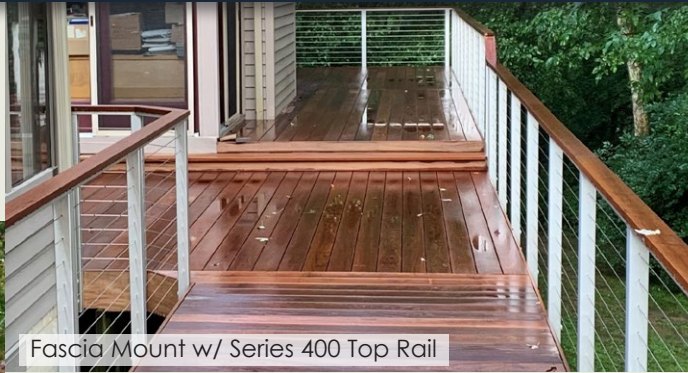

Fascia Mount w/ Series 400 Top Rail

Designed Specifically For Stainless Steel Cable Railing

- Concealed Fittings
- Easy to Install - No Measuring
- Complete Cable Kits are Ready to Install
  - Standard Lengths - 5' to 70'
  - Field Trimmable to Length
  - Single Kits or 10 Packs