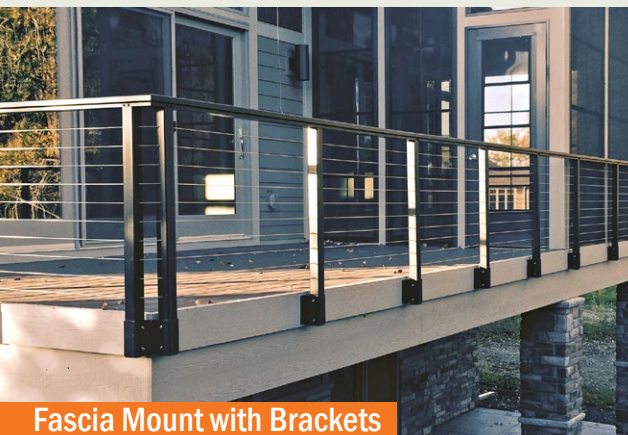

Mounting Options

Surface Mount

Fascia Mount (No Brackets)

Fascia Mount with Brackets

Under Rail Lighting

- Designed for the RailFX® System
- Bright, Warm White LED Lighting
- Enriches the Rail & Accents the Deck

Secondary Handrail

- Commonly used with Series 200 & 400 Top Rails
- Works with 42" Rail and Wall Applications
- ADA Compliant

Glass Rail

- Rails Designed to Accept 1/4" Glass Panel Infill
- Glass must be Sourced Locally
- Requires Bottom Rail

Top Rail Styles

Series 200

- Contemporary, Flat Profile
- Most Popular Style
- 3-1/2" Wide

Series 250

- 1-1/2" Square Profile
- Graspable Top Rail for 36" Stair

Series 400

- Aluminum Channel to Attach Wood or Composite Cap Rail