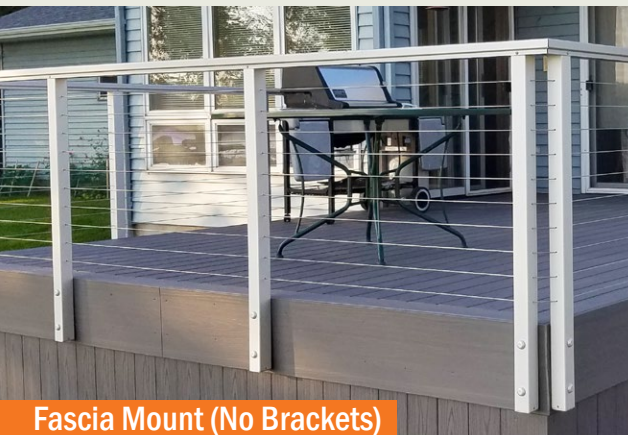

Mounting Options

Surface Mount

Fascia Mount (No Brackets)

Fascia Mount with Brackets

Under Rail Lighting

- Designed for the RailFX® System
- Bright, Warm White LED Lighting
- Enriches the Rail & Accents the Deck