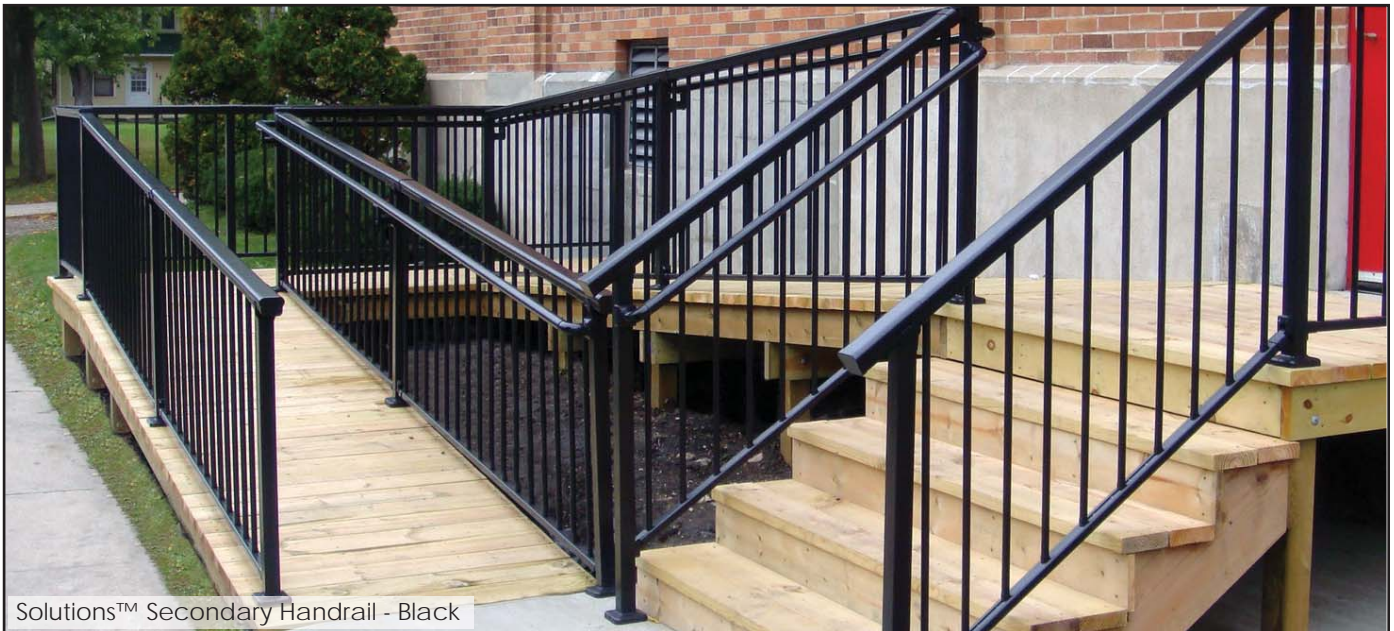

Solutions Screw Packs

6 / pack

#8 x 3/4" Self drilling, square drive screw for SolutionsTM aluminum railing.

- Item #: 302312 - Black
- Item #: 302311 - Bronze
- Item #: 302310 - White

SolutionsTM Secondary Handrail - Black