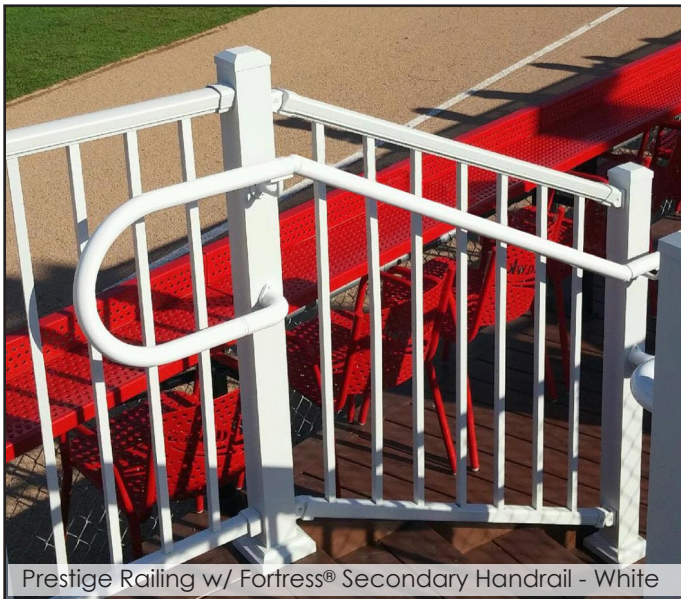

Fortress® Iron Railing w/ Cap Rail - Black Sand

Paint Pen

- **Item # 660368** - Black Sand
- **Item # 660366** - Antique Bronze
- **Item # 660361** - White

Prestige Railing w/ Fortress® Secondary Handrail - White