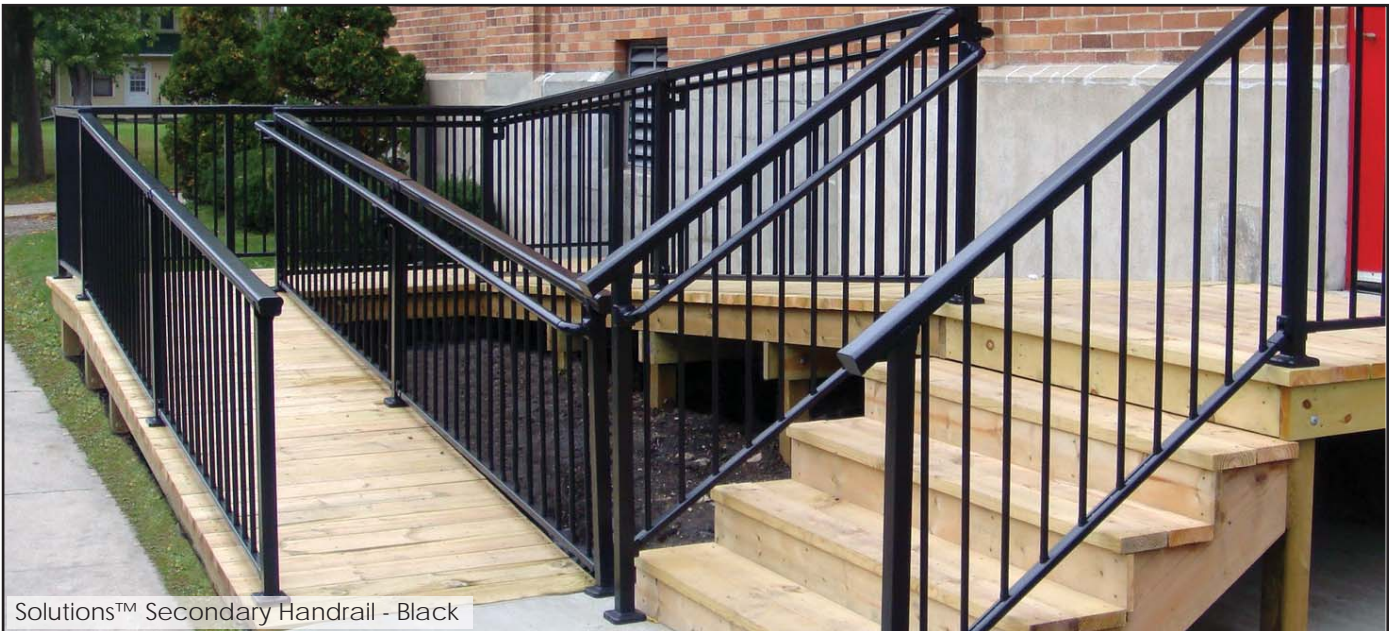

Solutions Screw Packs

6 / pack

#8 x 3/4" Self drilling, square drive screw for SolutionsTM aluminum railing.

- Item #: 302312 - Black
- Item #: 302311 - Bronze
- Item #: 302310 - White

SolutionsTM Secondary Handrail - Black