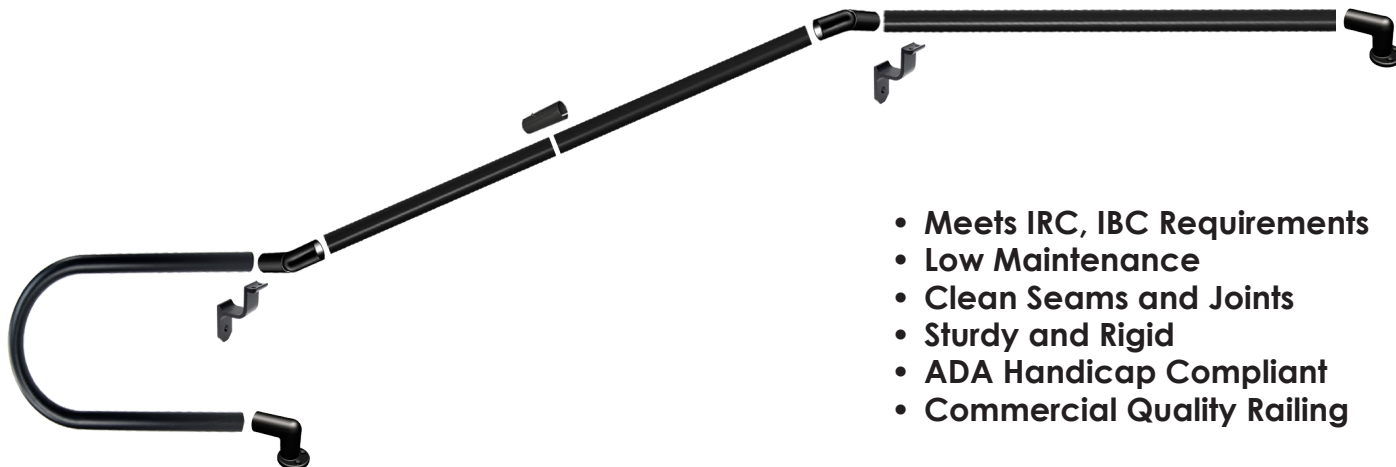

## 1-1/2" DekPro<sup>TM</sup> Prestige Round Aluminum Handrail - Textured

- Meets IRC, IBC Requirements
- Low Maintenance
- Clean Seams and Joints
- Sturdy and Rigid
- ADA Handicap Compliant
- Commercial Quality Railing