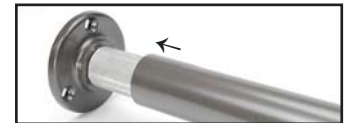

Splices handrail components together for a rigid, sturdy connection.

- Item # 301030 - Black
- Item # 301034 - Bronze
- Item # 301032 - White

Available in:

- Black
- Bronze
- White

Wall Plate Bracket

Sold in any quantity.

Bracket is made to connect handrail to any flat surface where rail starts or ends at a vertical face. For use with level installations only.

- Item # 301120 - Black
- Item # 301124 - Bronze
- Item # 301122 - White