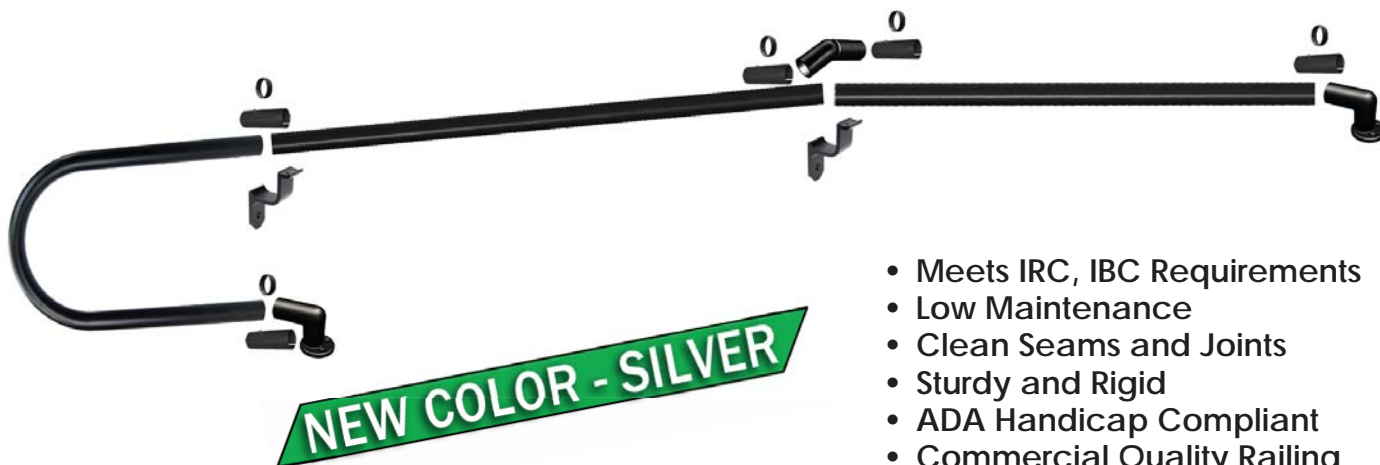

1-1/2" DekProTM Prestige Round Aluminum Handrail - Textured

- Meets IRC, IBC Requirements
- Low Maintenance
- Clean Seams and Joints
- Sturdy and Rigid
- ADA Handicap Compliant
- Commercial Quality Railing