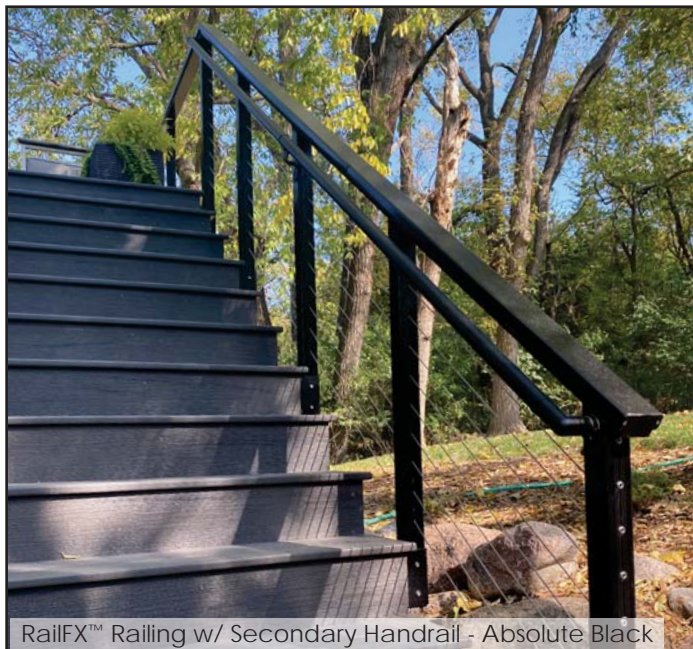

Dekpro™ Prestige Secondary Handrail - Absolute Black

RailFX™ Railing w/ Secondary Handrail - Absolute Black