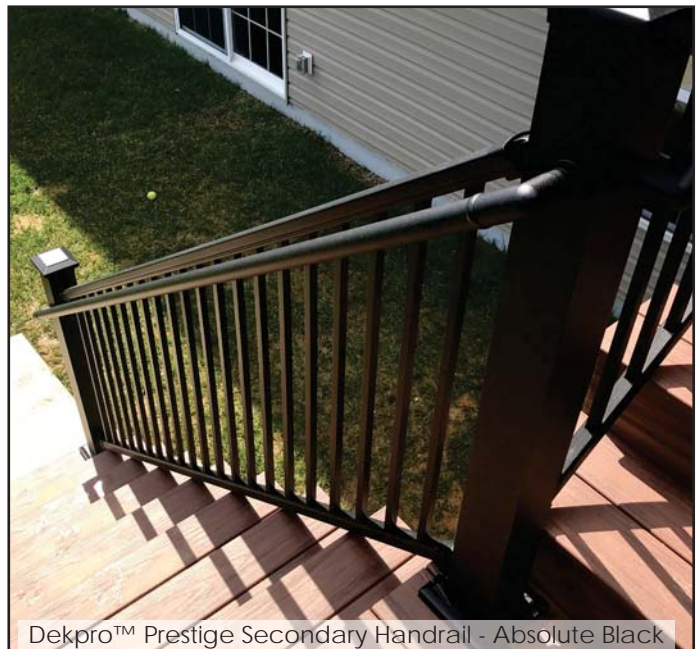

RailFX™ Railing w/ Secondary Handrail - Absolute Black

Dekpro™ Prestige Secondary Handrail - Absolute Black