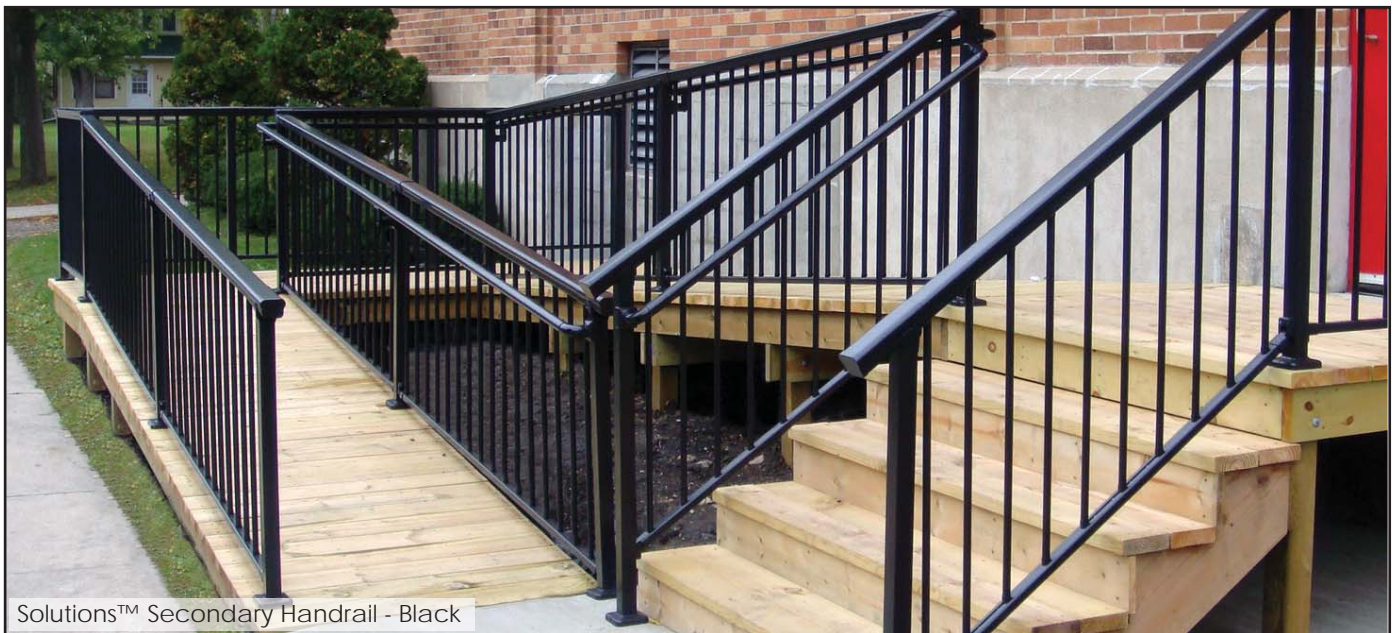

Solutions^{TM} Secondary Handrail - Black