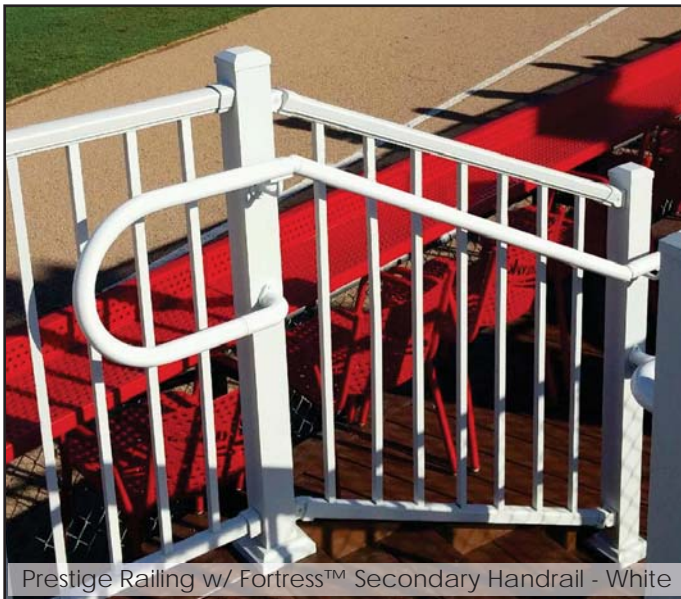

Fortress^{TM} Iron Railing w Cap Rail - Black Sand

Paint Pen

- Item # 660368 - Black Sand
- Item # 660366 - Antique Bronze
- Item # 660361 - White

Prestige Railing w/ Fortress^{TM} Secondary Handrail - White