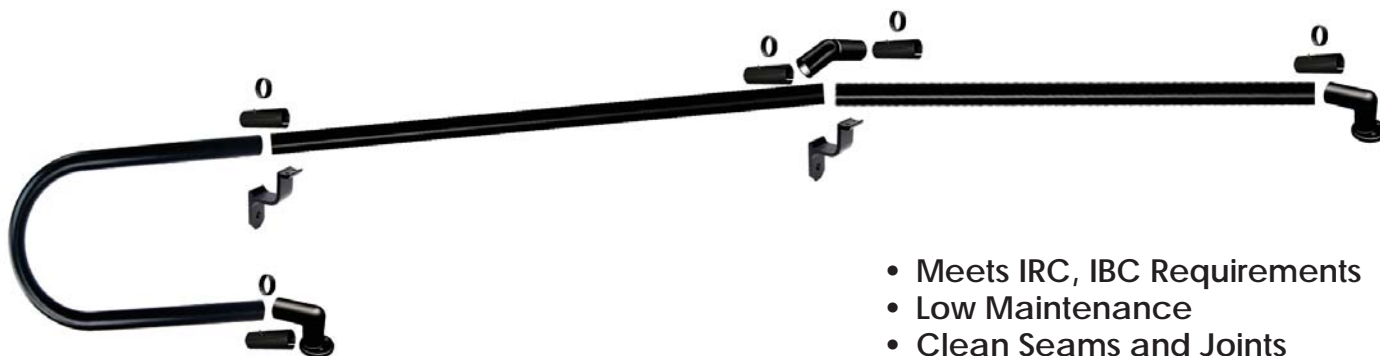

ACTUAL FREIGHT CHARGES APPLY TO ALL DEKPROTM PRESTIGE RAIL ORDERS

1-1/2" DekProTM Prestige Round Aluminum Handrail - Textured

- Meets IRC, IBC Requirements
- Low Maintenance
- Clean Seams and Joints
- Sturdy and Rigid
- ADA Handicap Compliant
- Commercial Quality Railing

Available in:
 Absolute Black
 Cocoa Bronze
 Dream White
 Maple Cream
 Silver

96" & 92" - Straight Round Handrail

Sold in any quantity.

1-1/2" round graspable handrail meets IRC requirements for secondary handrail system. Installs with screws or adhesive. *92" rail saves on oversize shipping charges if shipping without pallet order.*