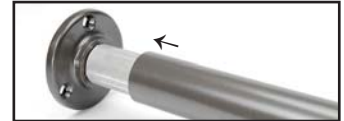

Available in:

- ☒ Black
- ☐ Bronze
- ☐ White

90 Degree Elbow - Outside Corner

Sold in any quantity.

Joins 1-1/2" rail for outside corner connection.

- Item # **301084** - Black
- Item # **301088** - Bronze
- Item # **301086** - White