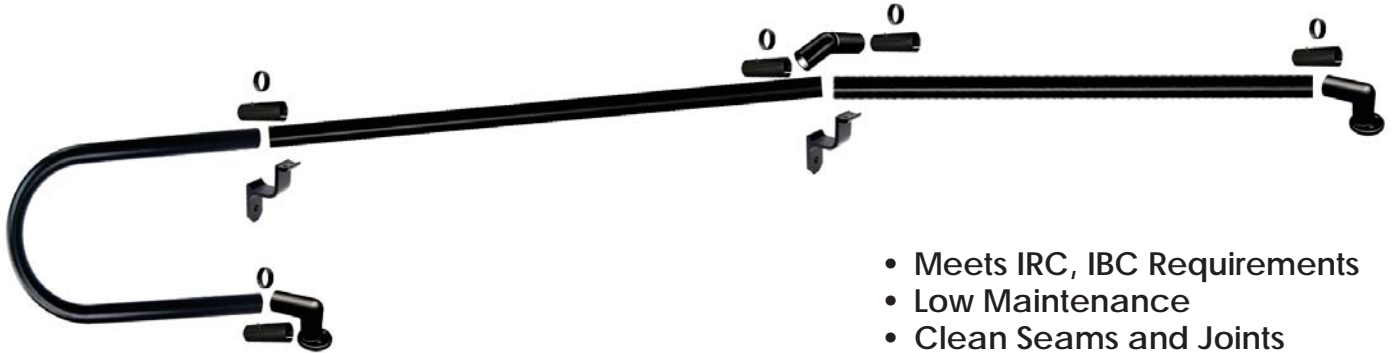

**ACTUAL FREIGHT CHARGES APPLY TO ALL DEKPRO™ PRESTIGE RAIL ORDERS**

**1-1/2" DekPro™ Prestige Round Aluminum Handrail - Textured**

- Meets IRC, IBC Requirements
- Low Maintenance
- Clean Seams and Joints
- Sturdy and Rigid
- ADA Handicap Compliant
- Commercial Quality Railing

Available in:  
 Absolute Black  
 Cocoa Bronze  
 Dream White  
 Maple Cream  
 Silver

**96" & 92" - Straight Round Handrail**

Sold in any quantity.

1-1/2" round graspable handrail meets IRC requirements for secondary handrail system. Installs with screws or adhesive. *92" rail saves on oversize shipping charges if shipping without pallet order.*