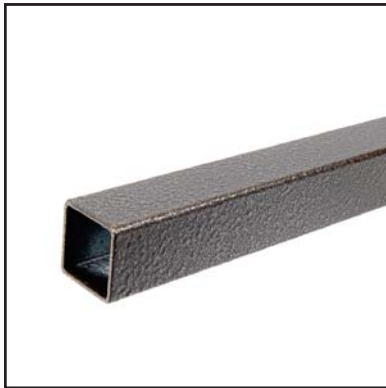

Available in:

- Black
- Bronze
- White

Wall Plate Bracket

Sold in any quantity.

Bracket is made to connect handrail to any flat surface where rail starts or ends at a vertical face. For use with level installations only.

ACTUAL FREIGHT CHARGES APPLY TO ALL FORTRESSTM RAIL ORDERS

1-1/4" Fe²⁶ Square Iron Handrail

Available in:

Ant. Bronze

8' - Square Handrail

Sold in any quantity.

Square handrail 1-1/4" x 8' suitable for stair and ramp handrail applications.