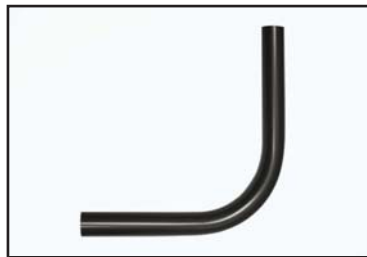

Item # 301060 - Black
Item # 301064 - Bronze
Item # 301062 - White

Available in:

- Black
- Bronze
- White

90 Degree Elbow

Sold in any quantity.

Joins 1-1/2" rail for outside corner connection.

Item # 301084 - Black
Item # 301088 - Bronze
Item # 301086 - White

Available in:

- Black
- Bronze
- White

90 Degree Angle Rail

Sold in any quantity.

Large 90 Degree corner. Requires rail connector splice at each end. (Sold Separately)

Item # 301066 - Black
Item # 301070 - Bronze
Item # 301068 - White