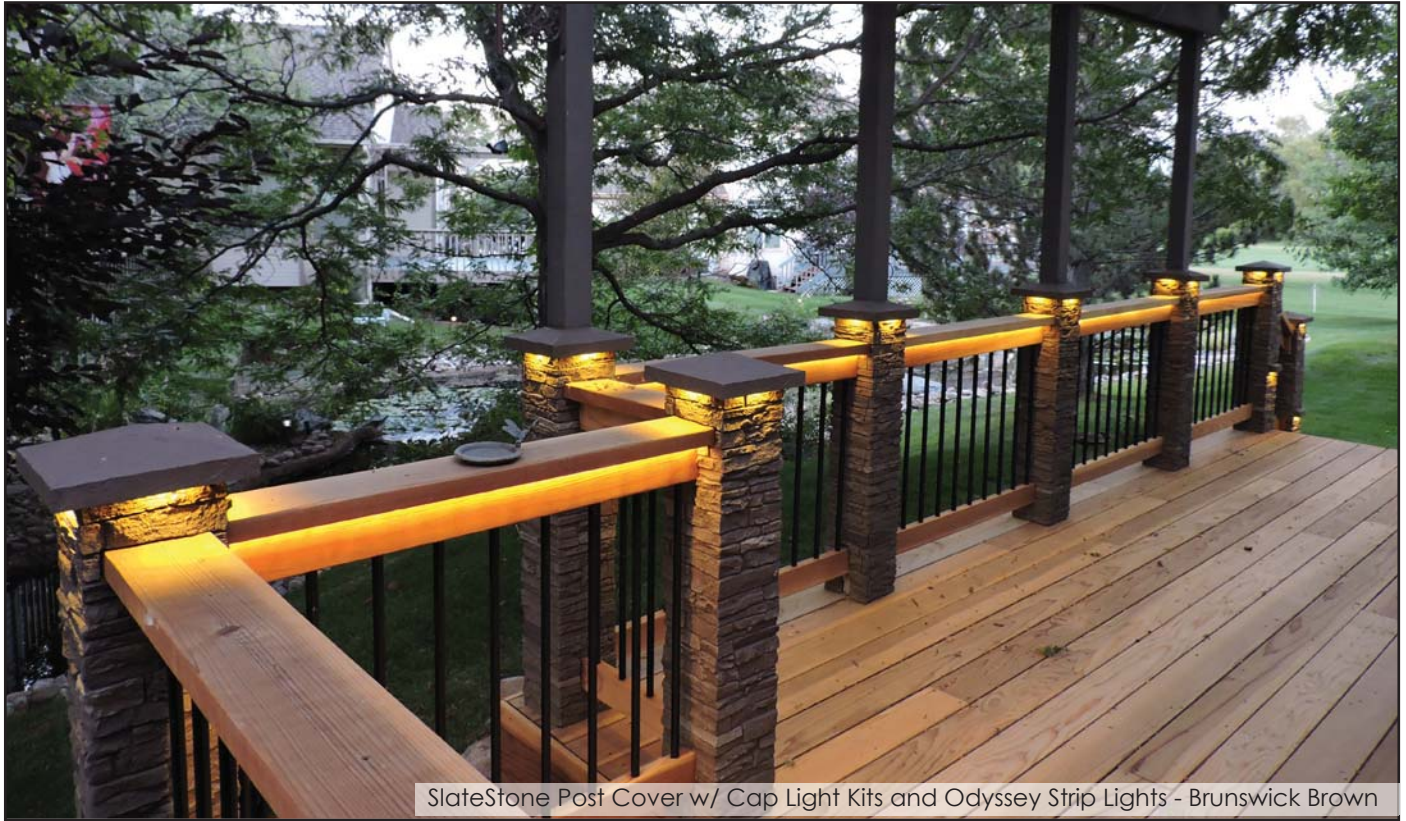

SlateStone Post Cover w/ Cap Light Kits and Odyssey Strip Lights - Brunswick Brown