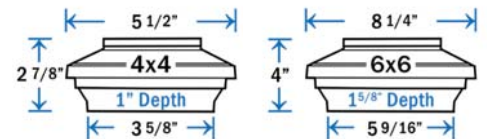

Zena Solar Post Cap - Matte Black (Textured)

Sold in any quantity.

Aluminum flat top solar light with LED band light. Features a long lasting lithium ion rechargeable battery pack (included). **Solar panels and batteries are not covered under warranty.** Light color - 5000 - 5500K.

- Item #: SSW-503MB.18 - 3-5/8"
- Item #: SSA-604MB.18 - 4-1/16"
- Item #: SSC-604MB.18 - 4-3/8"
- Item #: SST-604MB.18 - 4-5/8"
- Item #: SSF-604MB.18 - 5-1/16"