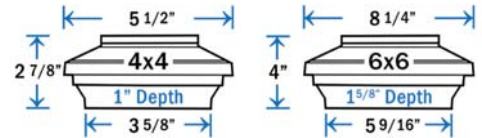

Zena Solar Post Cap - White

Sold in any quantity.

Aluminum flat top solar light with LED band light. Features a long lasting lithium ion rechargeable battery pack (included). **Solar panels and batteries are not covered under warranty.** Light color - 5000 - 5500K.

- Item #: SSW-5030.18 - 3-5/8"
- Item #: SSA-6040.18 - 4-1/16"
- Item #: SSC-6040.18 - 4-3/8"
- Item #: SST-6040.18 - 4-5/8"
- Item #: SSF-6040.18 - 5-1/16"