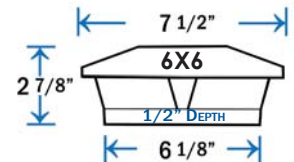

Gemini Solar Post Cap - Matte Black (Textured)

Sold in any quantity.

Flat top LED aluminum solar light with frosted glass windows. Features a long lasting lithium ion rechargeable battery pack (included). **Solar panels and batteries are not covered under warranty.** Light color - 5000 - 5500K.

- Item #: **STW-503MB.18** - 3-5/8"
- Item #: **STA-604MB.18** - 4-1/16"
- Item #: **STC-604MB.18** - 4-3/8"
- Item #: **STT-604MB.18** - 4-5/8"
- Item #: **STF-604MB.18** - 5-1/16"