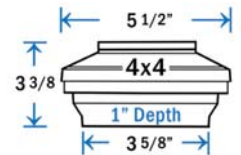

Cambridge Solar Post Cap - Black

Sold in any quantity.

Low profile 6x6 aluminum solar light with illuminated pebbled glass band. Requires 1 ea. Ni-MH rechargeable battery (included). **Solar panels and batteries are not covered under warranty.** Light color - 6500 - 8000K.

- Item #: **SLC771** - 5-5/8" / 6-1/8"