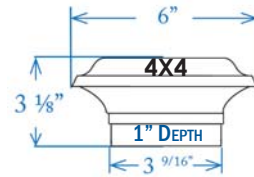

Imperial Solar Post Cap - White

Sold in any quantity.

Contemporary, low profile aluminum solar light with illuminated band. Requires 1 ea. Ni-MH rechargeable battery (included). **Solar panels and batteries are not covered under warranty.** Light color - 6500 - 8000K.

- Item #: SL211W - 3-9/16" / 4" X 4"
- Item #: SL214W - 5" X 5"

Item #: TRA45W - 4-1/2" Adapter Only

Aries Solar Post Cap - White

Sold in any quantity.

Aluminum flat top solar light with four LED down lights. Features a long lasting lithium ion rechargeable battery pack (included). **Solar panels and batteries are not covered under warranty.** Light color - 5000 - 5500K.

- Item #: SPW-5030.18 - 3-5/8"
- Item #: SPA-6040.18 - 4-1/16"
- Item #: SPC-6040.18 - 4-3/8"
- Item #: SPT-6040.18 - 4-5/8"
- Item #: SPF-6040.18 - 5-1/16"
- Item #: SPW-8040.18 - 5-9/16"