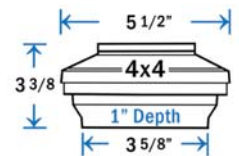

Gemini Solar Post Cap - White

Sold in any quantity.

Flat top LED aluminum solar light with frosted glass windows. Features a long lasting lithium ion rechargeable battery pack (included). **Solar panels and batteries are not covered under warranty.** Light color - 5000 - 5500K.

- Item #: STW-5030.18 - 3-5/8"
- Item #: STA-6040.18 - 4-1/16"
- Item #: STC-6040.18 - 4-3/8"
- Item #: STT-6040.18 - 4-5/8"
- Item #: STF-6040.18 - 5-1/16"
- Item #: STG-8040.18 - 6-1/16"