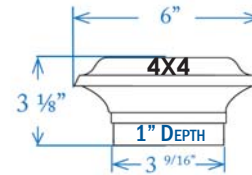

Imperial Solar Post Cap - Black

Sold in any quantity.

Contemporary, low profile aluminum solar light with illuminated band. Requires 1 ea. Ni-MH rechargeable battery (included). **Solar panels and batteries are not covered under warranty.** Light color - 6500 - 8000K.

- Item #: SL082B - 2" X 2" / 2-1/4" / 2-1/2"
- Item #: SL211B - 3-9/16" / 4" X 4"

Item #: TRA45B - 4-1/2" Adapter Only

Aries Solar Post Cap - Matte Black (Textured)

Sold in any quantity.

Aluminum flat top solar light with four LED down lights. Features a long lasting lithium ion rechargeable battery pack (included). **Solar panels and batteries are not covered under warranty.** Light color - 5000 - 5500K.

- Item #: SPW-503MB.18 - 3-5/8"
- Item #: SPA-604MB.18 - 4-1/16"
- Item #: SPC-604MB.18 - 4-3/8"
- Item #: SPT-604MB.18 - 4-5/8"
- Item #: SPF-604MB.18 - 5-1/16"