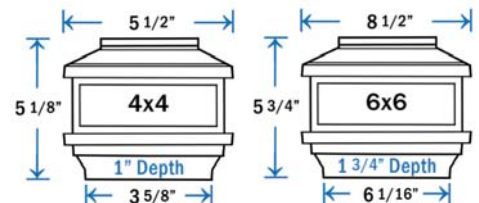

DIMENSIONS ARE ACTUAL OPENING SIZE

Zena Solar Post Cap - Black

Sold in any quantity.

Aluminum flat top solar light with LED band light. Features a long lasting lithium ion rechargeable battery pack (included). **Solar panels and batteries are not covered under warranty.** Light color - 5000 - 5500K.

- Item #: **SSW-5038.18** - 3-5/8"
- Item #: **SSA-6048.18** - 4-1/16"
- Item #: **SSC-6048.18** - 4-3/8"
- Item #: **SST-6048.18** - 4-5/8"
- Item #: **SSF-6048.18** - 5-1/16"

Cambridge Solar Post Cap - Black

Sold in any quantity.

Low profile 6x6 aluminum solar light with illuminated pebbled glass band. Requires 1 ea. Ni-MH rechargeable battery (included). **Solar panels and batteries are not covered under warranty.** Light color - 6500 - 8000K.

- Item #: **SLC771** - 5-5/8" / 6-1/8"

Gemini Solar Post Cap - Matte Black (Textured)

Sold in any quantity.

Flat top LED aluminum solar light with frosted glass windows. Features a long lasting lithium ion rechargeable battery pack (included). **Solar panels and batteries are not covered under warranty.** Light color - 5000 - 5500K.

- Item #: **STW-503MB.18** - 3-5/8"
- Item #: **STA-604MB.18** - 4-1/16"
- Item #: **STC-604MB.18** - 4-3/8"
- Item #: **STT-604MB.18** - 4-5/8"
- Item #: **STF-604MB.18** - 5-1/16"

Gemini Solar Post Cap - Black

Sold in any quantity.

Flat top LED aluminum solar light with frosted glass windows. Features a long lasting lithium ion rechargeable battery pack (included). **Solar panels and batteries are not covered under warranty.** Light color - 5000 - 5500K.

- Item #: **STW-5038.18** - 3-5/8"
- Item #: **STA-6048.18** - 4-1/16"
- Item #: **STC-6048.18** - 4-3/8"
- Item #: **STT-6048.18** - 4-5/8"
- Item #: **STF-6048.18** - 5-1/16"
- Item #: **STG-8048.18** - 6-1/16"