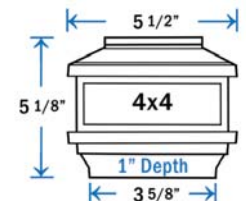

Item #: **STW-5035.18** - 3-5/8"

Item #: **STA-6045.18** - 4-1/16"

Item #: **STC-6045.18** - 4-3/8"

Item #: **STT-6045.18** - 4-5/8"

Item #: **STF-6045.18** - 5-1/16"

DIMENSIONS ARE ACTUAL OPENING SIZE

Imperial Solar Post Cap - White