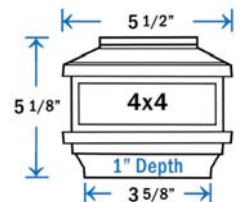

Gemini Solar Post Cap - Black

Sold in any quantity.

Flat top LED aluminum solar light with frosted glass windows. Features a long lasting lithium ion rechargeable battery pack (included). **Solar panels and batteries are not covered under warranty.** Light color - 5000 - 5500K.

- Item #: **STW-5038.18** - 3-5/8"
- Item #: **STA-6048.18** - 4-1/16"
- Item #: **STC-6048.18** - 4-3/8"
- Item #: **STT-6048.18** - 4-5/8"
- Item #: **STF-6048.18** - 5-1/16"
- Item #: **STG-8048.18** - 6-1/16"