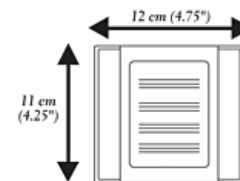

Solar Collector - Replacement Part

Sold in any quantity.

Solar collector replacement for **Gemini** and **Zena** series post caps. Features a long lasting lithium ion rechargeable battery pack (included) and aluminum housing. **Solar panels and batteries are not covered under warranty.** Light color - 5000 - 5500K.

Item #: SOLARMB - Matte Black (Textured)
Item #: SOLARBLACK - Black (shown)
Item #: SOLARBRONZE - Bronze
Item #: SOLARWHITE - White