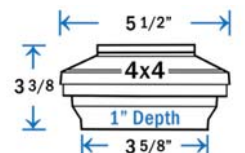

DIMENSIONS ARE ACTUAL OPENING SIZE

Imperial Solar Post Cap - Black

Sold in any quantity.

Contemporary, low profile aluminum solar light with illuminated band. Requires 1 ea. Ni-MH rechargeable battery (included). **Solar panels and batteries are not covered under warranty.** Light color - 6500 - 8000K.

- Item #: SL082B - 2" X 2" / 2-1/4" / 2-1/2"
- Item #: SL211B - 3-9/16" / 4" X 4"

Item #: TRA45B - 4-1/2" Adapter Only

Aries Solar Post Cap - Matte Black (Textured)

Sold in any quantity.

Aluminum flat top solar light with four LED down lights. Features a long lasting lithium ion rechargeable battery pack (included). **Solar panels and batteries are not covered under warranty.** Light color - 5000 - 5500K.

- Item #: SPW-503MB.18 - 3-5/8"
- Item #: SPA-604MB.18 - 4-1/16"
- Item #: SPC-604MB.18 - 4-3/8"
- Item #: SPT-604MB.18 - 4-5/8"
- Item #: SPF-604MB.18 - 5-1/16"

Aries Solar Post Cap - Black

Sold in any quantity.

Aluminum flat top solar light with four LED down lights. Features a long lasting lithium ion rechargeable battery pack (included). **Solar panels and batteries are not covered under warranty.** Light color - 5000 - 5500K.

- Item #: SPW-5038.18 - 3-5/8"
- Item #: SPA-6048.18 - 4-1/16"
- Item #: SPC-6048.18 - 4-3/8"
- Item #: SPT-6048.18 - 4-5/8"
- Item #: SPF-6048.18 - 5-1/8"
- Item #: SPW-8048.18 - 5-9/16"

Zena Solar Post Cap - Matte Black (Textured)

Sold in any quantity.

Aluminum flat top solar light with LED band light. Features a long lasting lithium ion rechargeable battery pack (included). **Solar panels and batteries are not covered under warranty.** Light color - 5000 - 5500K.

- Item #: SSW-503MB.18 - 3-5/8"
- Item #: SSA-604MB.18 - 4-1/16"
- Item #: SSC-604MB.18 - 4-3/8"
- Item #: SST-604MB.18 - 4-5/8"
- Item #: SSF-604MB.18 - 5-1/16"