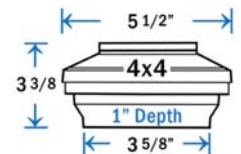

Gemini Solar Post Cap - Bronze

Sold in any quantity.

Flat top LED aluminum solar light with frosted glass windows. Features a long lasting lithium ion rechargeable battery pack (included). **Solar panels and batteries are not covered under warranty.** Light color - 5000 - 5500K.

Item #: **STW-5035.18** - 3-5/8"

Item #: **STA-6045.18** - 4-1/16"

Item #: **STC-6045.18** - 4-3/8"

Item #: **STT-6045.18** - 4-5/8"

Item #: **STF-6045.18** - 5-1/16"