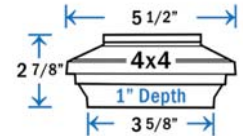

- Item #: SPW-503MB.18 - 3-5/8"
- Item #: SPA-604MB.18 - 4-1/16"
- Item #: SPC-604MB.18 - 4-3/8"
- Item #: SPT-604MB.18 - 4-5/8"
- Item #: SPF-604MB.18 - 5-1/16"

Aries Solar Post Cap - Black

Sold in any quantity.