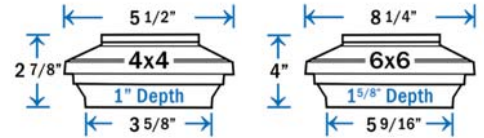

Zena Solar Post Cap - Matte Black (Textured)

Sold in any quantity.

Aluminum flat top solar light with LED band light. Features a long lasting lithium ion rechargeable battery pack (included). **Solar panels and batteries are not covered under warranty.** Light color - 5000 - 5500K.

- Item #: **SSW-503MB.18** - 3-5/8"
- Item #: **SSA-604MB.18** - 4-1/16"
- Item #: **SSC-604MB.18** - 4-3/8"
- Item #: **SST-604MB.18** - 4-5/8"
- Item #: **SSF-604MB.18** - 5-1/16"