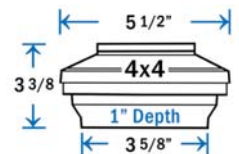

Cambridge Solar Post Cap - Black

Sold in any quantity.

Low profile 6x6 aluminum solar light with illuminated pebbled glass band. Requires 1 ea. Ni-MH rechargeable battery (included). **Solar panels and batteries are not covered under warranty.** Light color - 6500 - 8000K.

- Item #: **SLC771** - 5-5/8" / 6-1/8"