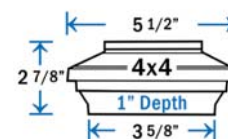

Item #: SPW-503MB.18 - 3-5/8"
Item #: SPA-604MB.18 - 4-1/16"
Item #: SPC-604MB.18 - 4-3/8"
Item #: SPT-604MB.18 - 4-5/8"
Item #: SPF-604MB.18 - 5-1/16"

DIMENSIONS ARE ACTUAL OPENING SIZE

Aries Solar Post Cap - Black