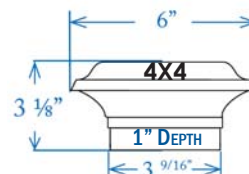

Imperial Solar Post Cap - Bronze

Sold in any quantity.

Contemporary, low profile aluminum solar light with illuminated band. Requires 1 ea. Ni-MH rechargeable battery (included). **Solar panels and batteries are not covered under warranty.** Light color - 6500 - 8000K.

Item #: SL211R - 3-9/16" / 4" X 4"

Item #: TRA45R - 4-1/2" Adapter Only

DekPro™ EFFEX Wireless Post Cap - Bronze (Textured)

Sold in any quantity.

Solar aluminum flat top post cap features warm white LED down lights on all 4 sides to cast light in all directions around the post. Features state of the art solar collector and long lasting lithium ion rechargeable battery pack. Light color - 3000 - 3500K.

Item # DPPCS3FCBT - 3-1/8"