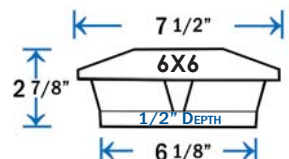

DIMENSIONS ARE ACTUAL OPENING SIZE

Aries Solar Post Cap - Black

Sold in any quantity.

Aluminum flat top solar light with four LED down lights. Features a long lasting lithium ion rechargeable battery pack (included). **Solar panels and batteries are not covered under warranty.** Light color - 5000 - 5500K.

- Item #: **SPW-5038.18** - 3-5/8"
- Item #: **SPA-6048.18** - 4-1/16"
- Item #: **SPC-6048.18** - 4-3/8"
- Item #: **SPT-6048.18** - 4-5/8"
- Item #: **SPF-6048.18** - 5-1/8"
- Item #: **SPW-8048.18** - 5-9/16"

Zena Solar Post Cap - Matte Black (Textured)

Sold in any quantity.

Aluminum flat top solar light with LED band light. Features a long lasting lithium ion rechargeable battery pack (included). **Solar panels and batteries are not covered under warranty.** Light color - 5000 - 5500K.

- Item #: **SSW-503MB.18** - 3-5/8"
- Item #: **SSA-604MB.18** - 4-1/16"
- Item #: **SSC-604MB.18** - 4-3/8"
- Item #: **SST-604MB.18** - 4-5/8"
- Item #: **SSF-604MB.18** - 5-1/16"

Zena Solar Post Cap - Black

Sold in any quantity.

Aluminum flat top solar light with LED band light. Features a long lasting lithium ion rechargeable battery pack (included). **Solar panels and batteries are not covered under warranty.** Light color - 5000 - 5500K.

- Item #: **SSW-5038.18** - 3-5/8"
- Item #: **SSA-6048.18** - 4-1/16"
- Item #: **SSC-6048.18** - 4-3/8"
- Item #: **SST-6048.18** - 4-5/8"
- Item #: **SSF-6048.18** - 5-1/16"

Cambridge Solar Post Cap - Black

Sold in any quantity.

Low profile 6x6 aluminum solar light with illuminated pebbled glass band. Requires 1 ea. Ni-MH rechargeable battery (included). **Solar panels and batteries are not covered under warranty.** Light color - 6500 - 8000K.

- Item #: **SLC771** - 5-5/8" / 6-1/8"