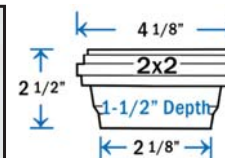

Aries Solar Post Cap - Matte Black (Textured)

Sold in any quantity.

Aluminum flat top solar light with four LED down lights. Features a long lasting lithium ion rechargeable battery pack (included). **Solar panels and batteries are not covered under warranty.** Light color - 5000 - 5500K.

Item #: SPW-503MB.18 - 3-5/8"
Item #: SPA-604MB.18 - 4-1/16"
Item #: SPC-604MB.18 - 4-3/8"
Item #: SPT-604MB.18 - 4-5/8"
Item #: SPF-604MB.18 - 5-1/16"