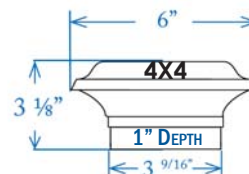

Imperial Solar Post Cap - Black

Sold in any quantity.

Contemporary, low profile aluminum solar light with illuminated band. Requires 1 ea. Ni-MH rechargeable battery (included). **Solar panels and batteries are not covered under warranty.** Light color - 6500 - 8000K.

Item #: SL082B - 2" X 2" / 2-1/4" / 2-1/2"
Item #: SL211B - 3-9/16" / 4" X 4"

Item #: TRA45B - 4-1/2" Adapter Only

DekPro™ EFFEX Wireless Post Cap - Black (Textured)

Sold in any quantity.

Solar aluminum flat top post cap features warm white LED down lights on all 4 sides to cast light in all directions around the post. Features state of the art solar collector and long lasting lithium ion rechargeable battery pack. Light color - 3000 - 3500K.

Item # DPPCS3FABT - 3-1/8"