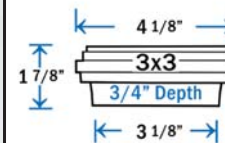

DekPro™ EFFEX Wireless Post Cap - Black (Textured)

Sold in any quantity.

Solar aluminum flat top post cap features warm white LED down lights on all 4 sides to cast light in all directions around the post. Features state of the art solar collector and long lasting lithium ion rechargeable battery pack. Light color - 3000 - 3500K.

Item # DPPCS2FABT - 2-1/8"