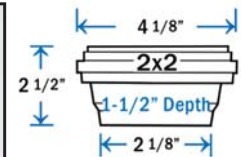

DekPro™ EFFEX Wireless Post Cap - Black (Textured)

Sold in any quantity.

Solar aluminum flat top post cap features warm white LED down lights on all 4 sides to cast light in all directions around the post. Features state of the art solar collector and long lasting lithium ion rechargeable battery pack. Light color - 3000 - 3500K.

Item # DPPCS3FABT - 3-1/8"