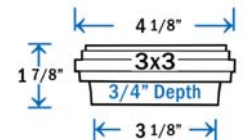

DekPro™ EFFEX Wireless Post Cap - White (Textured)

Sold in any quantity.

Solar aluminum flat top post cap features warm white LED down lights on all 4 sides to cast light in all directions around the post. Features state of the art solar collector and long lasting lithium ion rechargeable battery pack. Light color - 3000 - 3500K.

- Item # **DPPCS358FDWT** - 3-5/8"
- Item # **DPPCS4FDWT** - 4-1/8"