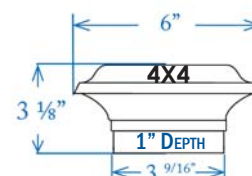

Item #: SL082B - 2" X 2" / 2-1/4" / 2-1/2"  
Item #: SL211B - 3-9/16" / 4" X 4"

Item #: TRA45B - 4-1/2" Adapter Only

**DIMENSIONS ARE ACTUAL OPENING SIZE**