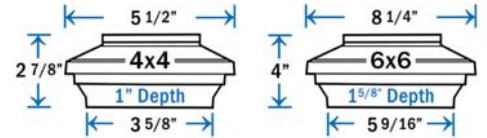

Zena Solar Post Cap - Bronze

Sold in any quantity.

Aluminum flat top solar light with LED band light. Features a long lasting lithium ion rechargeable battery pack (included). **Solar panels and batteries are not covered under warranty.** Light color - 5000 - 5500K.

- Item #: **SSW-5035.18** - 3-5/8"
- Item #: **SSA-6045.18** - 4-1/16"
- Item #: **SSC-6045.18** - 4-3/8"
- Item #: **SST-6045.18** - 4-5/8"
- Item #: **SSF-6045.18** - 5-1/16"