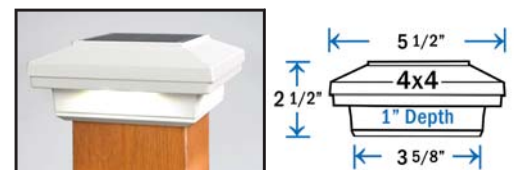

- Item # **DPPCS358FDWT** - 3-5/8"
- Item # **DPPCS4FDWT** - 4-1/8"

**DIMENSIONS ARE ACTUAL OPENING SIZE**

**Imperial Solar Post Cap - White**

Sold in any quantity.

Contemporary, low profile aluminum solar light with illuminated band. Requires 1 ea. Ni-MH rechargeable battery (included). **Solar panels and batteries are not covered under warranty.** Light color - 6500 - 8000K.