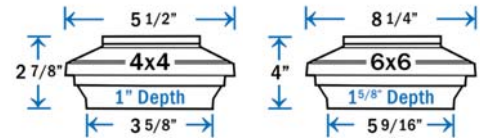

Zena Solar Post Cap - White

Sold in any quantity.

Aluminum flat top solar light with LED band light. Features a long lasting lithium ion rechargeable battery pack (included). **Solar panels and batteries are not covered under warranty.** Light color - 5000 - 5500K.

- Item #: SSW-5030.18 - 3-5/8"
- Item #: SSA-6040.18 - 4-1/16"
- Item #: SSC-6040.18 - 4-3/8"
- Item #: SST-6040.18 - 4-5/8"
- Item #: SSF-6040.18 - 5-1/16"