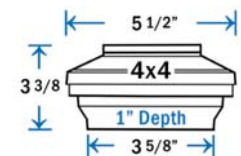

DIMENSIONS ARE ACTUAL OPENING SIZE

Imperial Solar Post Cap - White

Sold in any quantity.

Contemporary, low profile aluminum solar light with illuminated band. Requires 1 ea. Ni-MH rechargeable battery (included). **Solar panels and batteries are not covered under warranty.** Light color - 6500 - 8000K.

- Item #: SL211W - 3-9/16" / 4" X 4"
- Item #: SL214W - 5" X 5"

- Item #: TRA45W - 4-1/2" Adapter Only

Aries Solar Post Cap - White

Sold in any quantity.

Aluminum flat top solar light with four LED down lights. Features a long lasting lithium ion rechargeable battery pack (included). **Solar panels and batteries are not covered under warranty.** Light color - 5000 - 5500K.

- Item #: SPW-5030.18 - 3-5/8"
- Item #: SPA-6040.18 - 4-1/16"
- Item #: SPC-6040.18 - 4-3/8"
- Item #: SPT-6040.18 - 4-5/8"
- Item #: SPF-6040.18 - 5-1/16"
- Item #: SPW-8040.18 - 5-9/16"

Zena Solar Post Cap - White

Sold in any quantity.

Aluminum flat top solar light with LED band light. Features a long lasting lithium ion rechargeable battery pack (included). **Solar panels and batteries are not covered under warranty.** Light color - 5000 - 5500K.

- Item #: SSW-5030.18 - 3-5/8"
- Item #: SSA-6040.18 - 4-1/16"
- Item #: SSC-6040.18 - 4-3/8"
- Item #: SST-6040.18 - 4-5/8"
- Item #: SSF-6040.18 - 5-1/16"