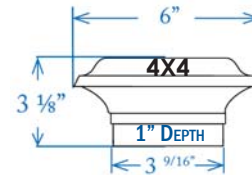

Imperial Solar Post Cap - White

Sold in any quantity.

Contemporary, low profile aluminum solar light with illuminated band. Requires 1 ea. Ni-MH rechargeable battery (included). **Solar panels and batteries are not covered under warranty.** Light color - 6500 - 8000K.

- Item #: SL211W - 3-9/16" / 4" X 4"
- Item #: SL214W - 5" X 5"

- Item #: TRA45W - 4-1/2" Adapter Only

Aries Solar Post Cap - White

Sold in any quantity.

Aluminum flat top solar light with four LED down lights. Features a long lasting lithium ion rechargeable battery pack (included). **Solar panels and batteries are not covered under warranty.** Light color - 5000 - 5500K.

- Item #: SPW-5030.18 - 3-5/8"
- Item #: SPA-6040.18 - 4-1/16"
- Item #: SPC-6040.18 - 4-3/8"
- Item #: SPT-6040.18 - 4-5/8"
- Item #: SPF-6040.18 - 5-1/16"
- Item #: SPW-8040.18 - 5-9/16"