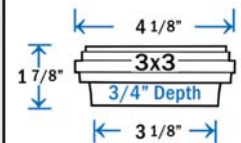

DekPro™ EFFEX Wireless Post Cap - Black (Textured)

Sold in any quantity.

Solar aluminum flat top post cap features warm white LED down lights on all 4 sides to cast light in all directions around the post. Features state of the art solar collector and long lasting lithium ion rechargeable battery pack. Light color - 3000 - 3500K.

Item # DPPCS358FABT - 3-5/8"
Item # DPPCS4FABT - 4-1/8"