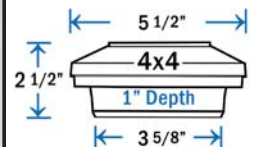

DIMENSIONS ARE ACTUAL OPENING SIZE

DekPro™ EFFEX Wireless Post Cap - Black (Textured)

Sold in any quantity.

Solar aluminum flat top post cap features warm white LED down lights on all 4 sides to cast light in all directions around the post. Features state of the art solar collector and long lasting lithium ion rechargeable battery pack. Light color - 3000 - 3500K.

Item # DPPCS2FABT - 2-1/8"

DekPro™ EFFEX Wireless Post Cap - Black (Textured)

Sold in any quantity.

Solar aluminum flat top post cap features warm white LED down lights on all 4 sides to cast light in all directions around the post. Features state of the art solar collector and long lasting lithium ion rechargeable battery pack. Light color - 3000 - 3500K.

Item # DPPCS3FABT - 3-1/8"

DekPro™ EFFEX Wireless Post Cap - Black (Textured)

Sold in any quantity.

Solar aluminum flat top post cap features warm white LED down lights on all 4 sides to cast light in all directions around the post. Features state of the art solar collector and long lasting lithium ion rechargeable battery pack. Light color - 3000 - 3500K.

Item # DPPCS358FABT - 3-5/8"
Item # DPPCS4FABT - 4-1/8"

Imperial Solar Post Cap - Black

Sold in any quantity.

Contemporary, low profile aluminum solar light with illuminated band. Requires 1 ea. Ni-MH rechargeable battery (included). **Solar panels and batteries are not covered under warranty.** Light color - 6500 - 8000K.

Item #: SL082B - 2" X 2" / 2-1/4" / 2-1/2"
Item #: SL211B - 3-9/16" / 4" X 4"

Item #: TRA45B - 4-1/2" Adapter Only