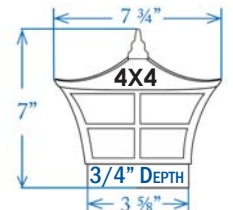

Classy Solar Light - White

Sold in any quantity.

Made from white PVC, this solar light has 4 high output LEDs that cast light downward onto the sides of the cap and surrounding area. Requires 2 ea. Ni-MH rechargeable batteries (included). **Solar panels and batteries are not covered under warranty.** Light color - 9000K.

Item #: SL074W - 5" X 5"