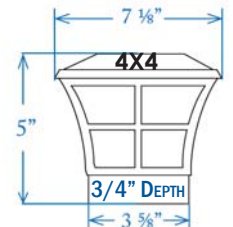

Ambience Solar Light - White

Sold in any quantity.

This stylized solar light has two unique LEDs that provide a warm yellow flickering light that is similar to real candle light. Requires 2 ea. Ni-MH rechargeable batteries (included). **Solar panels and batteries are not covered under warranty.** Light color - 6500K.

Item #: SL092 - 5" X 5"