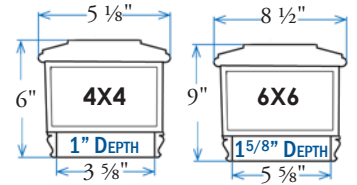

- Item #: SLW-6048 - 3-5/8" X 3-5/8"
- Item #: SLA-6048 - 4-1/16" X 4-1/16"
- Item #: *SLT-6048 - 4-3/8" X 4-3/8"
- Item #: SLF-6048 - 5-1/8" X 5-1/8"
- Item #: SLW-8048 - 5-5/8" X 5-5/8" (+)

THIS CAP MAY BE USED ON MORE POST SIZES BY CHANGING THE BASE, PLEASE SEE PAGE 181 FOR MORE OPTIONS
(+)5-5/8 version has 4 L.E.D lights