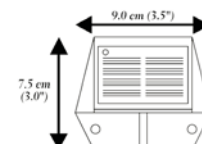

Polaris Tall Solar Light- White

Sold in any quantity.

Tall flat top LED aluminum solar lights with ribbed glass panels. Requires 2 ea. AA rechargeable batteries (included). **Solar panels and batteries are not covered under warranty.** Light color - 7000 - 8000K.

- Item #: SLW-6040 - 3-5/8" X 3-5/8"
- Item #: SLA-6040 - 4-1/16" X 4-1/16"
- Item #: SLT-6040 - 4-5/8" X 4-5/8"
- Item #: SLF-6040 - 5-1/16" X 5-1/16"
- Item #: SLW-8040 - 5-5/8" X 5-5/8" (+)

THIS CAP MAY BE USED ON MORE POST SIZES BY CHANGING THE BASE, PLEASE SEE PAGE 181 FOR MORE OPTIONS
(+)5 5/8 version has 4 L.E.D lights

Prestige Solar Light - Copper

Sold in any quantity.

Made from electroplated copper, this light offers a unique design and high output LEDs. Requires 2 ea. Ni-MH rechargeable batteries (included). **Solar panels and batteries are not covered under warranty.** Light color - 7500 - 9000K.

- Item #: SL079C - 3-5/8" X 3-5/8" / 4" X 4"
- Item #: SL086 - 5-5/8" X 5-5/8"

Ambience Solar Light - Copper

Sold in any quantity.

This stylized solar light has two unique LEDs that provide a warm yellow flickering light that is similar to real candle light. Requires 2 ea. Ni-MH rechargeable batteries (included). **Solar panels and batteries are not covered under warranty.** Light color - 6500K.

- Item #: SL094 - 3-5/8" X 3-5/8" / 4" X 4"

Deck and Wall Solar Light - Black

Sold in any quantity.

Innovative solar light creates a soft light to accent decks, stairways, patios and gardens. Installs with two screws to the side of a post or any flat surface. Requires 2 ea. Ni-MH rechargeable batteries (included). **Solar panels and batteries are not covered under warranty.** Light color - 7000K.

- Item #: SL178