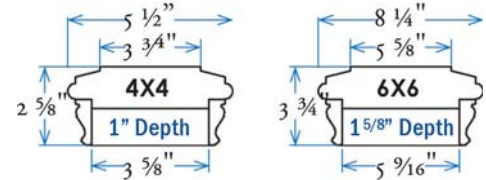

Imperial Solar Light - White

Sold in any quantity.

Contemporary, low profile aluminum solar light with illuminated band. Requires 1 ea. Ni-MH rechargeable battery (included). **Solar panels and batteries are not covered under warranty.** Light color - 6500 - 8000K.

- Item #: SL211W - 3-5/8" X 3-5/8" / 4" X 4"
- Item #: SL214W - 5" X 5"