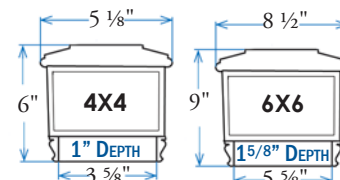

- Item #: SLW-6040 - 3-5/8" X 3-5/8"
- Item #: SLA-6040 - 4-1/16" X 4-1/16"
- Item #: SLT-6040 - 4-5/8" X 4-5/8"
- Item #: SLF-6040 - 5-1/16" X 5-1/16"
- Item #: SLW-8040 - 5-5/8" X 5-5/8" (+)

THIS CAP MAY BE USED ON MORE POST SIZES BY CHANGING THE BASE, PLEASE SEE PAGE 181 FOR MORE OPTIONS
(+)5 5/8 version has 4 L.E.D lights