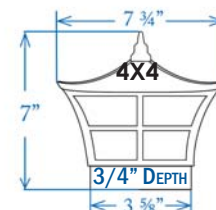

Deck and Wall Solar Light - Black

Sold in any quantity.

Innovative solar light creates a soft light to accent decks, stairways, patios and gardens. Installs with two screws to the side of a post or any flat surface. Requires 2 ea. Ni-MH rechargeable batteries (included). **Solar panels and batteries are not covered under warranty.** Light color - 7000K.

- Item #: SL178