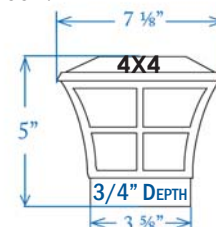

Ambience Solar Light - Copper

Sold in any quantity.

This stylized solar light has two unique LEDs that provide a warm yellow flickering light that is similar to real candle light. Requires 2 ea. Ni-MH rechargeable batteries (included). **Solar panels and batteries are not covered under warranty.** Light color - 6500K.

- Item #: SL094 - 3-5/8" X 3-5/8" / 4" X 4"