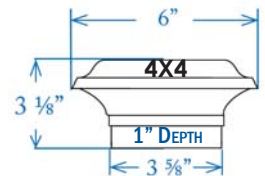

Polaris Tall Solar Light- Bronze

Sold in any quantity.

Tall flat top LED aluminum solar lights with ribbed glass panels. Requires 2 ea. AA rechargeable batteries (included). **Solar panels and batteries are not covered under warranty.** Light color - 7000 - 8000K.

- Item #: SLW-6045 - 3-5/8" X 3-5/8"
- Item #: SLA-6045 - 4-1/16" X 4-1/16"
- Item #: SLT-6045 - 4-3/8" X 4-3/8"
- Item #: SLW-8045 - 5-5/8" X 5-5/8" (+)