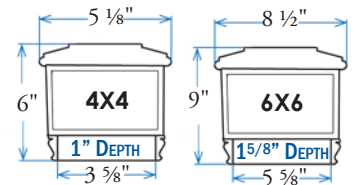

THIS CAP MAY BE USED ON MORE POST SIZES BY CHANGING THE BASE, PLEASE SEE PAGE 181 FOR MORE OPTIONS
(+)5-5/8 version has 4 L.E.D lights