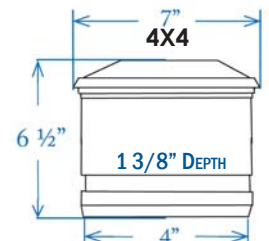

Fairmont Solar Light - White

Sold in any quantity.

Made with high quality ABS and real pebbled glass, this light may be mounted on a post or wall. Requires 1 ea. Ni-MH rechargeable battery (included). **Solar panels and batteries are not covered under warranty.** Light color - 8000K.

Item #: FS100W - 3-5/8" X 3 5/8" / 4" X 4" / 5" X 5"

Prestige Solar Light - White

Sold in any quantity.

Made from white PVC, this light offers a unique design and high output LEDs. Requires 2 ea. Ni-MH rechargeable batteries (included). **Solar panels and batteries are not covered under warranty.** Light color - 7500 - 9000K.

Item #: SL079W - 3-5/8" X 3-5/8" / 4" X 4"
Item #: SL085W - 5" X 5"

Ambience Solar Light - White

Sold in any quantity.

This stylized solar light has two unique LEDs that provide a warm yellow flickering light that is similar to real candle light. Requires 2 ea. Ni-MH rechargeable batteries (included). **Solar panels and batteries are not covered under warranty.** Light color - 6500K.

Item #: SL092 - 5" X 5"

Classy Solar Light - White

Sold in any quantity.

Made from white PVC, this solar light has 4 high output LEDs that cast light downward onto the sides of the cap and surrounding area. Requires 2 ea. Ni-MH rechargeable batteries (included). **Solar panels and batteries are not covered under warranty.** Light color - 9000K.

Item #: SL074W - 5" X 5"