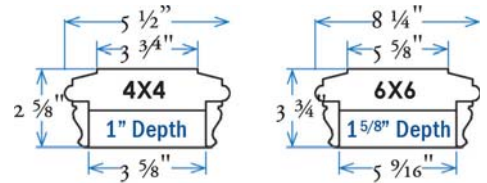

Imperial Solar Light - Bronze

Sold in any quantity.

Contemporary, low profile aluminum solar light with illuminated band. Requires 1 ea. Ni-MH rechargeable battery (included). **Solar panels and batteries are not covered under warranty.** Light color - 6500 - 8000K.

- Item #: SL211R - 3-5/8" X 3-5/8" / 4" X 4"